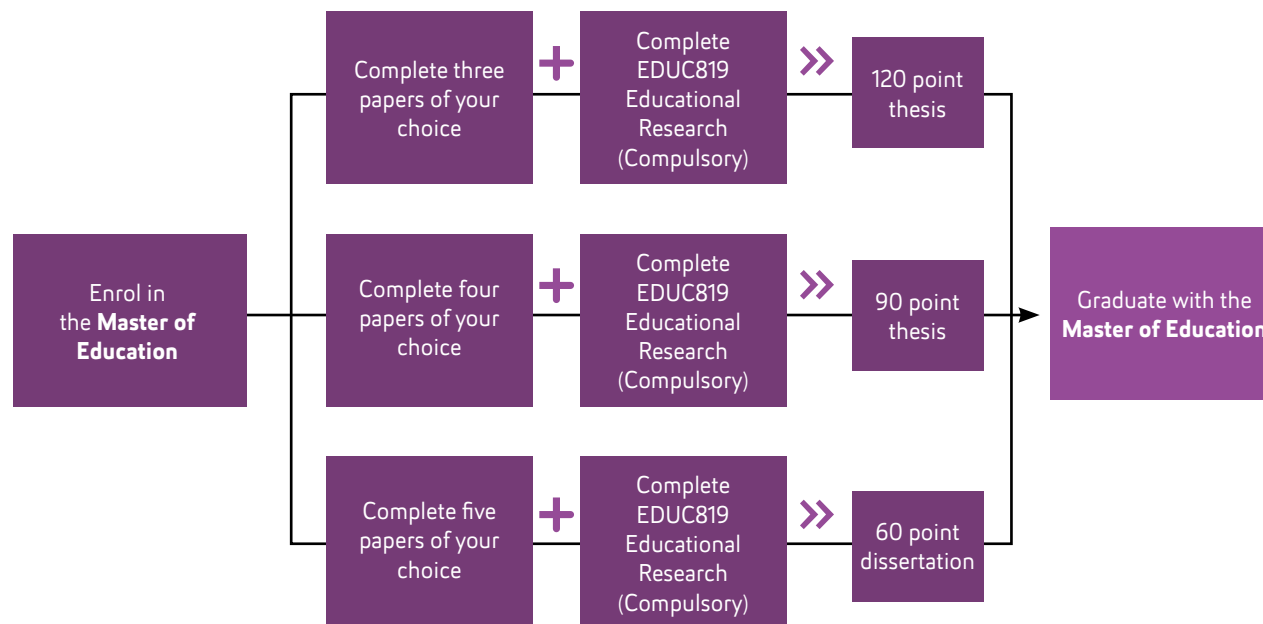

POSTGRADUATE PATHWAYS IN EDUCATION

Paper descriptors can be viewed at: [MEd papers](#)

Fees information can be viewed at: [Fees](#)

Admission information: aut.ac.nz/education

Contact:

Dr. Ruth Boyask, Programme co-ordinator
 E: ruth.boyask@aut.ac.nz | P: +64 9 921 9999 ext 7569