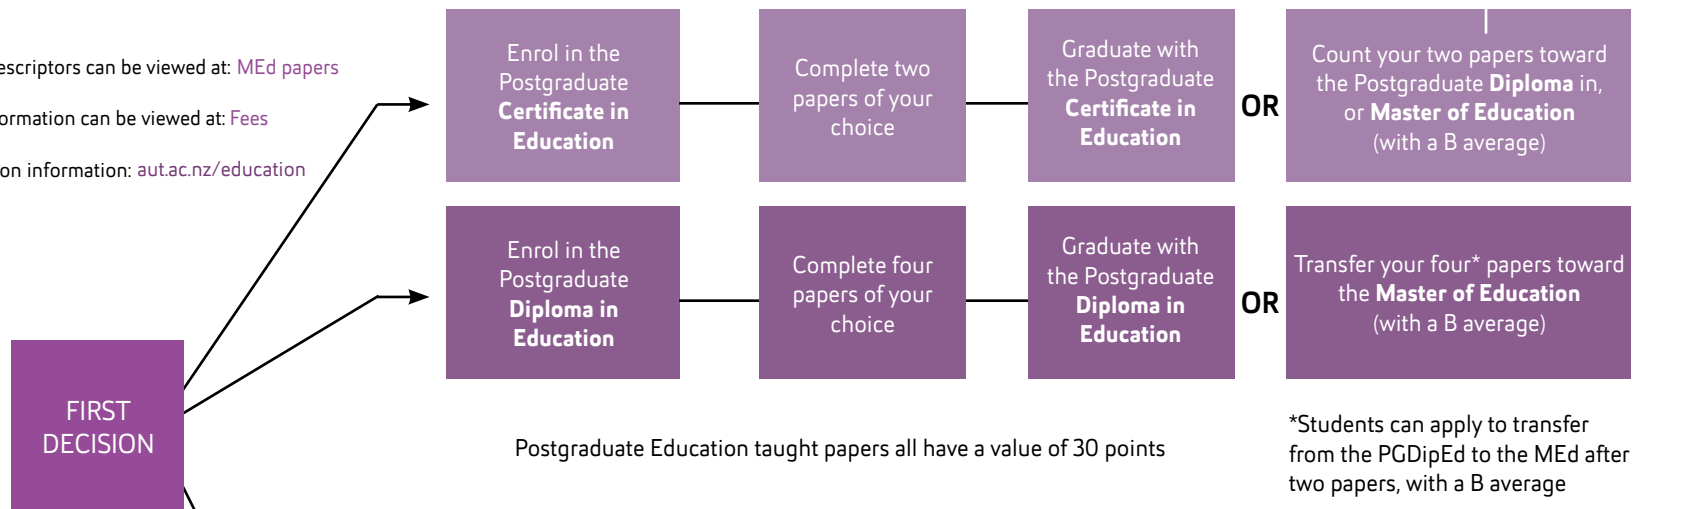

POSTGRADUATE PATHWAYS IN EDUCATION

Paper descriptors can be viewed at: [MEd papers](#)

Fees information can be viewed at: [Fees](#)

Admission information: aut.ac.nz/education

Contact:

Dr. Ruth Boyask, Programme co-ordinator
 E: ruth.boyask@aut.ac.nz | P: +64 9 921 9999 ext 7569