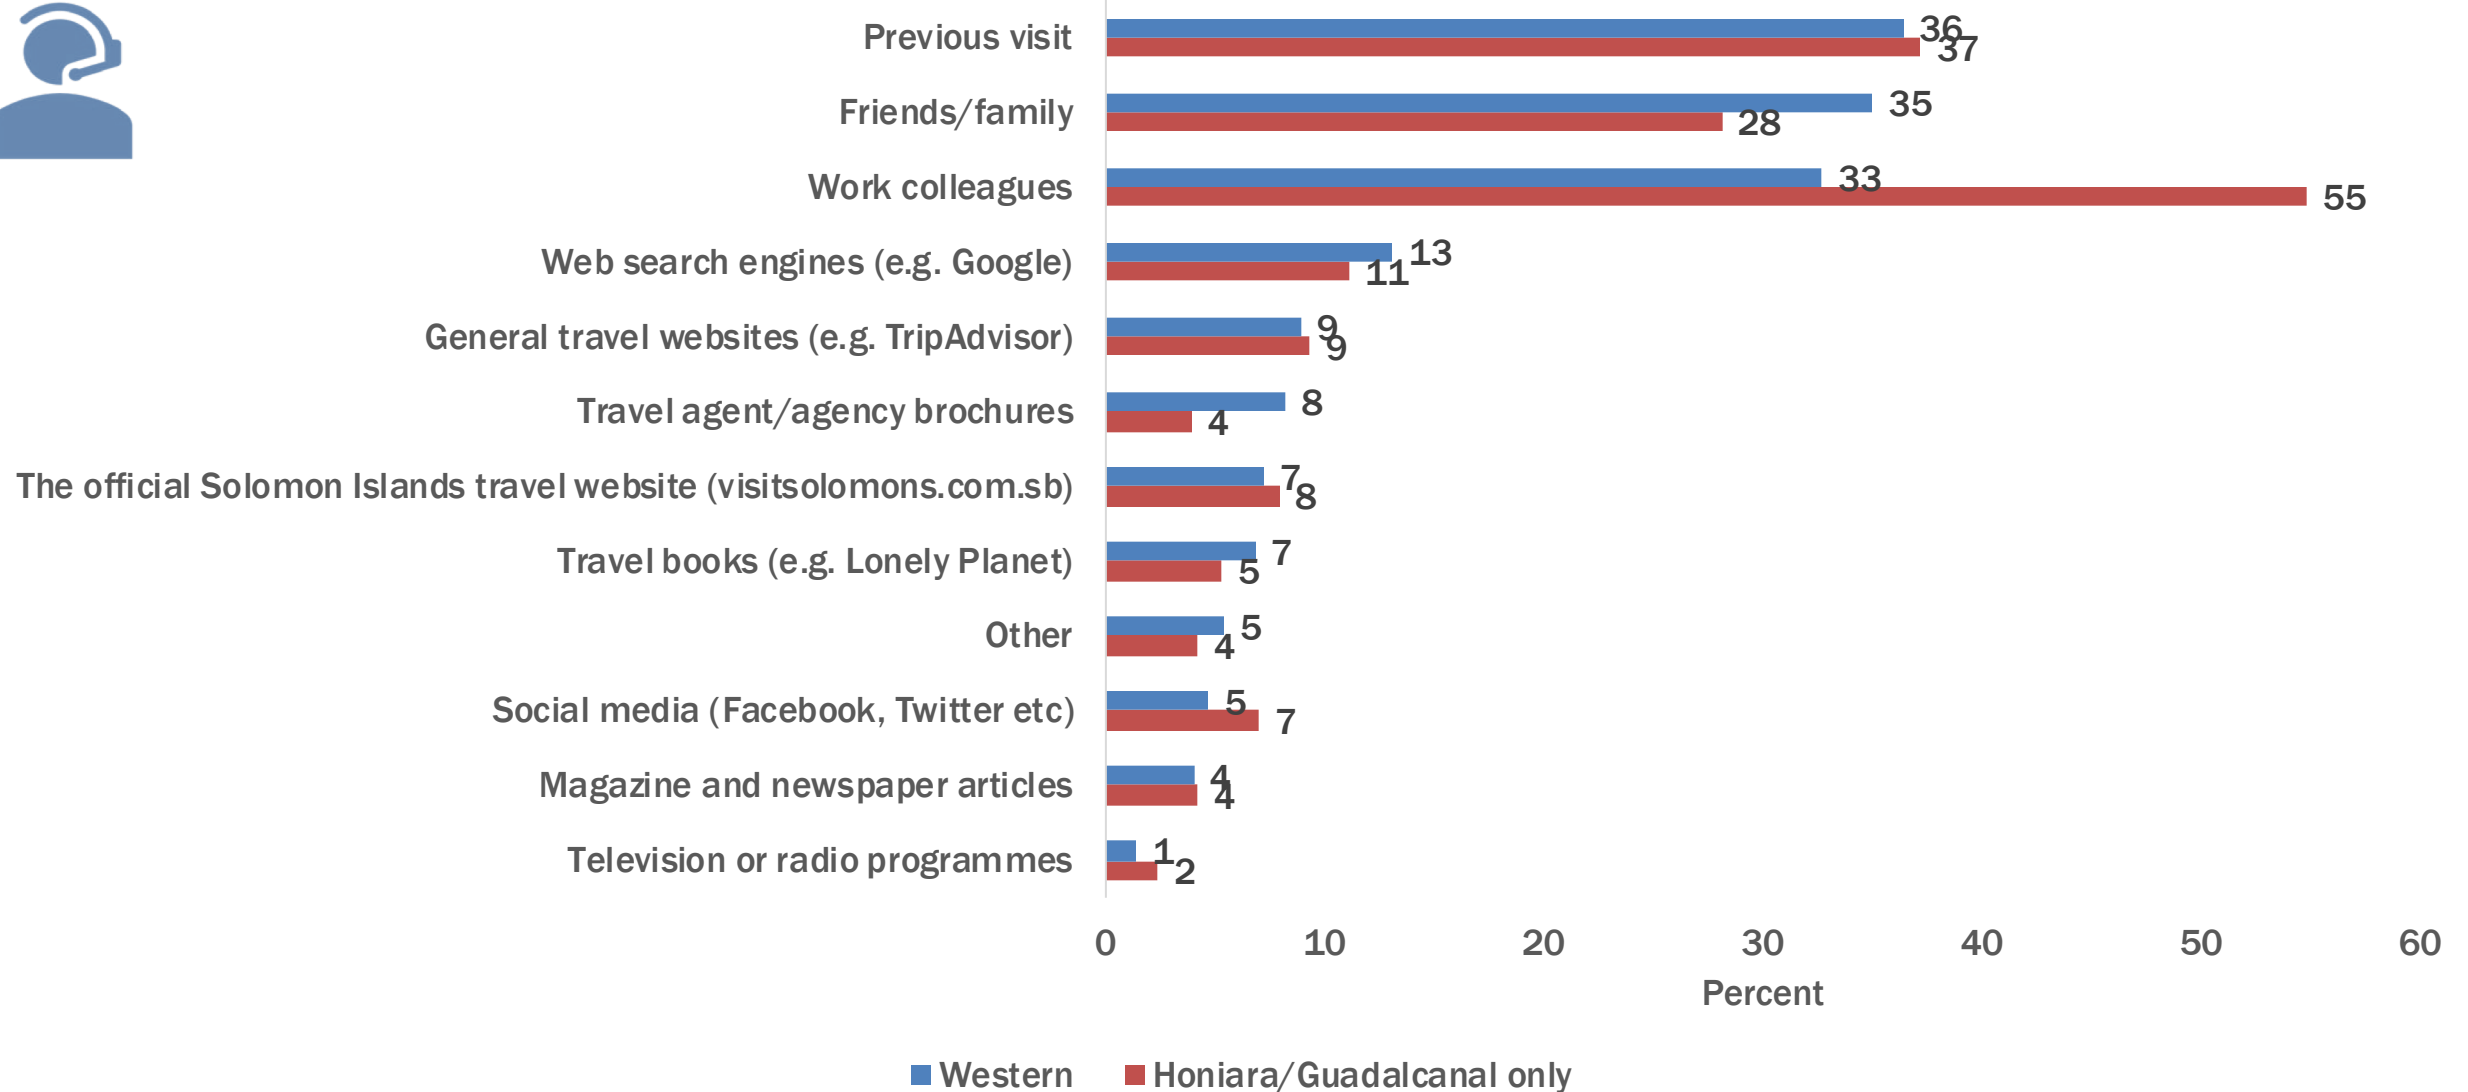

How Did You Find Out About The Solomon Islands?

Note: Multiple responses, therefore total does not add up to 100%.