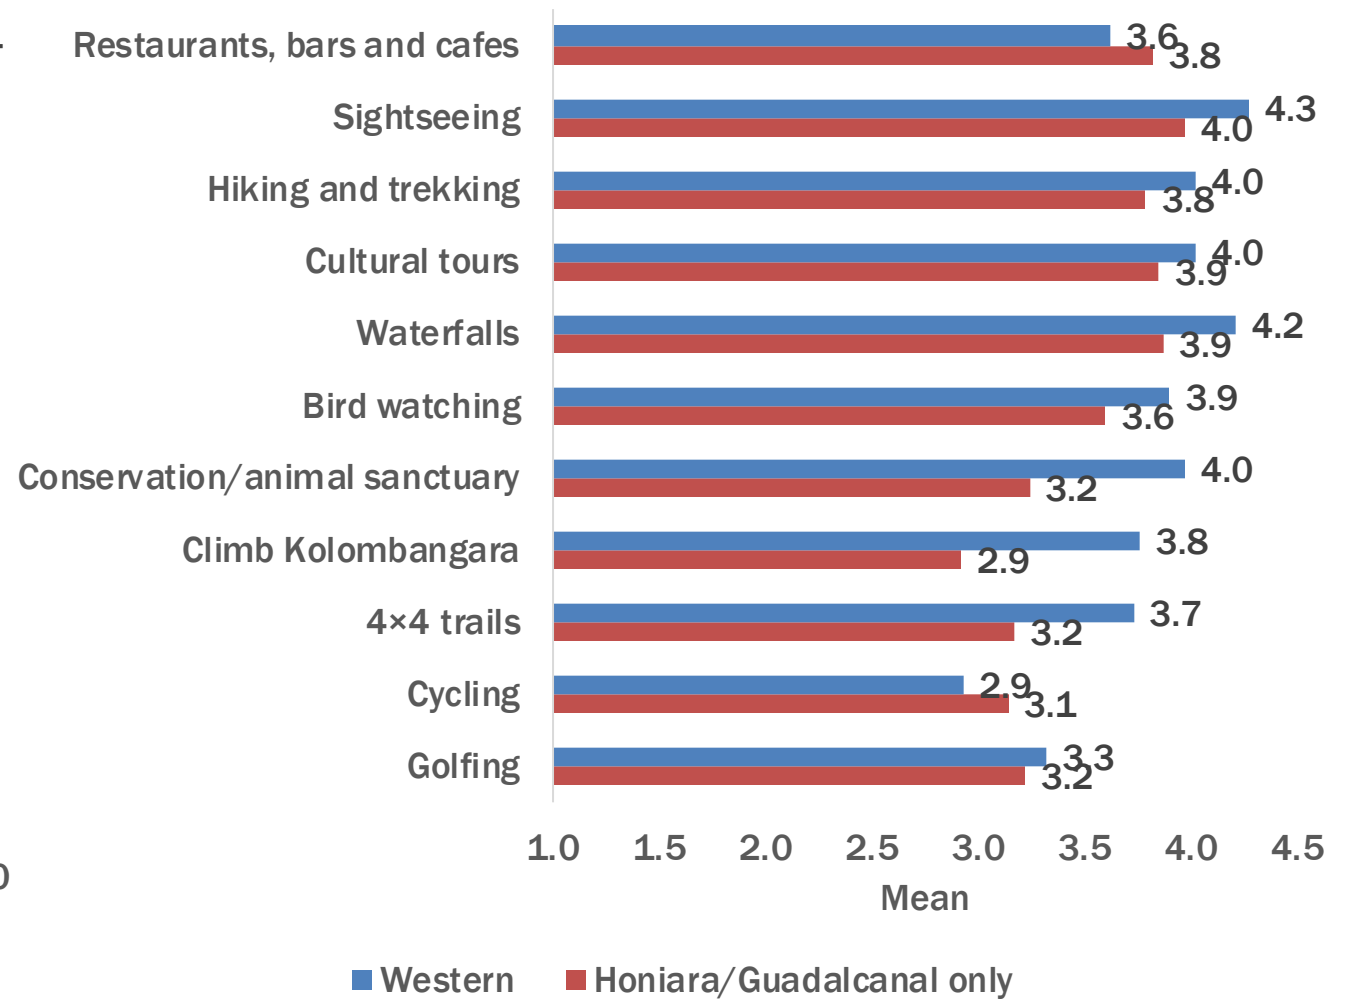

Satisfaction

Note: Multiple responses, therefore total does not add up to 100%.