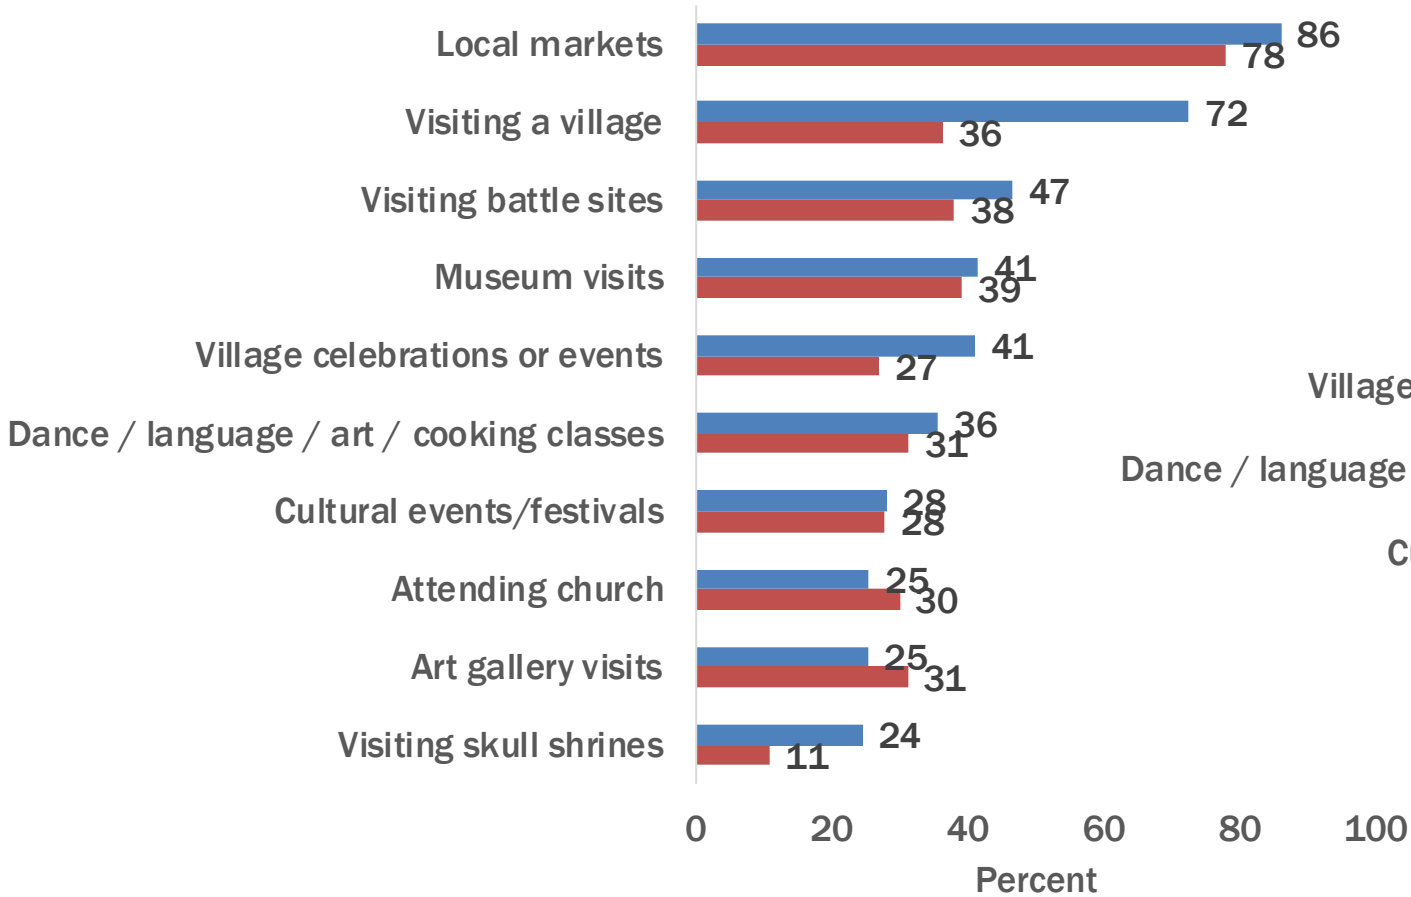

Cultural Interaction Activities

Degree of participation

■ Western ■ Honiara/Guadalcanal only

■ Western ■ Honiara/Guadalcanal only

Note: Multiple responses, therefore total does not add up to 100%.