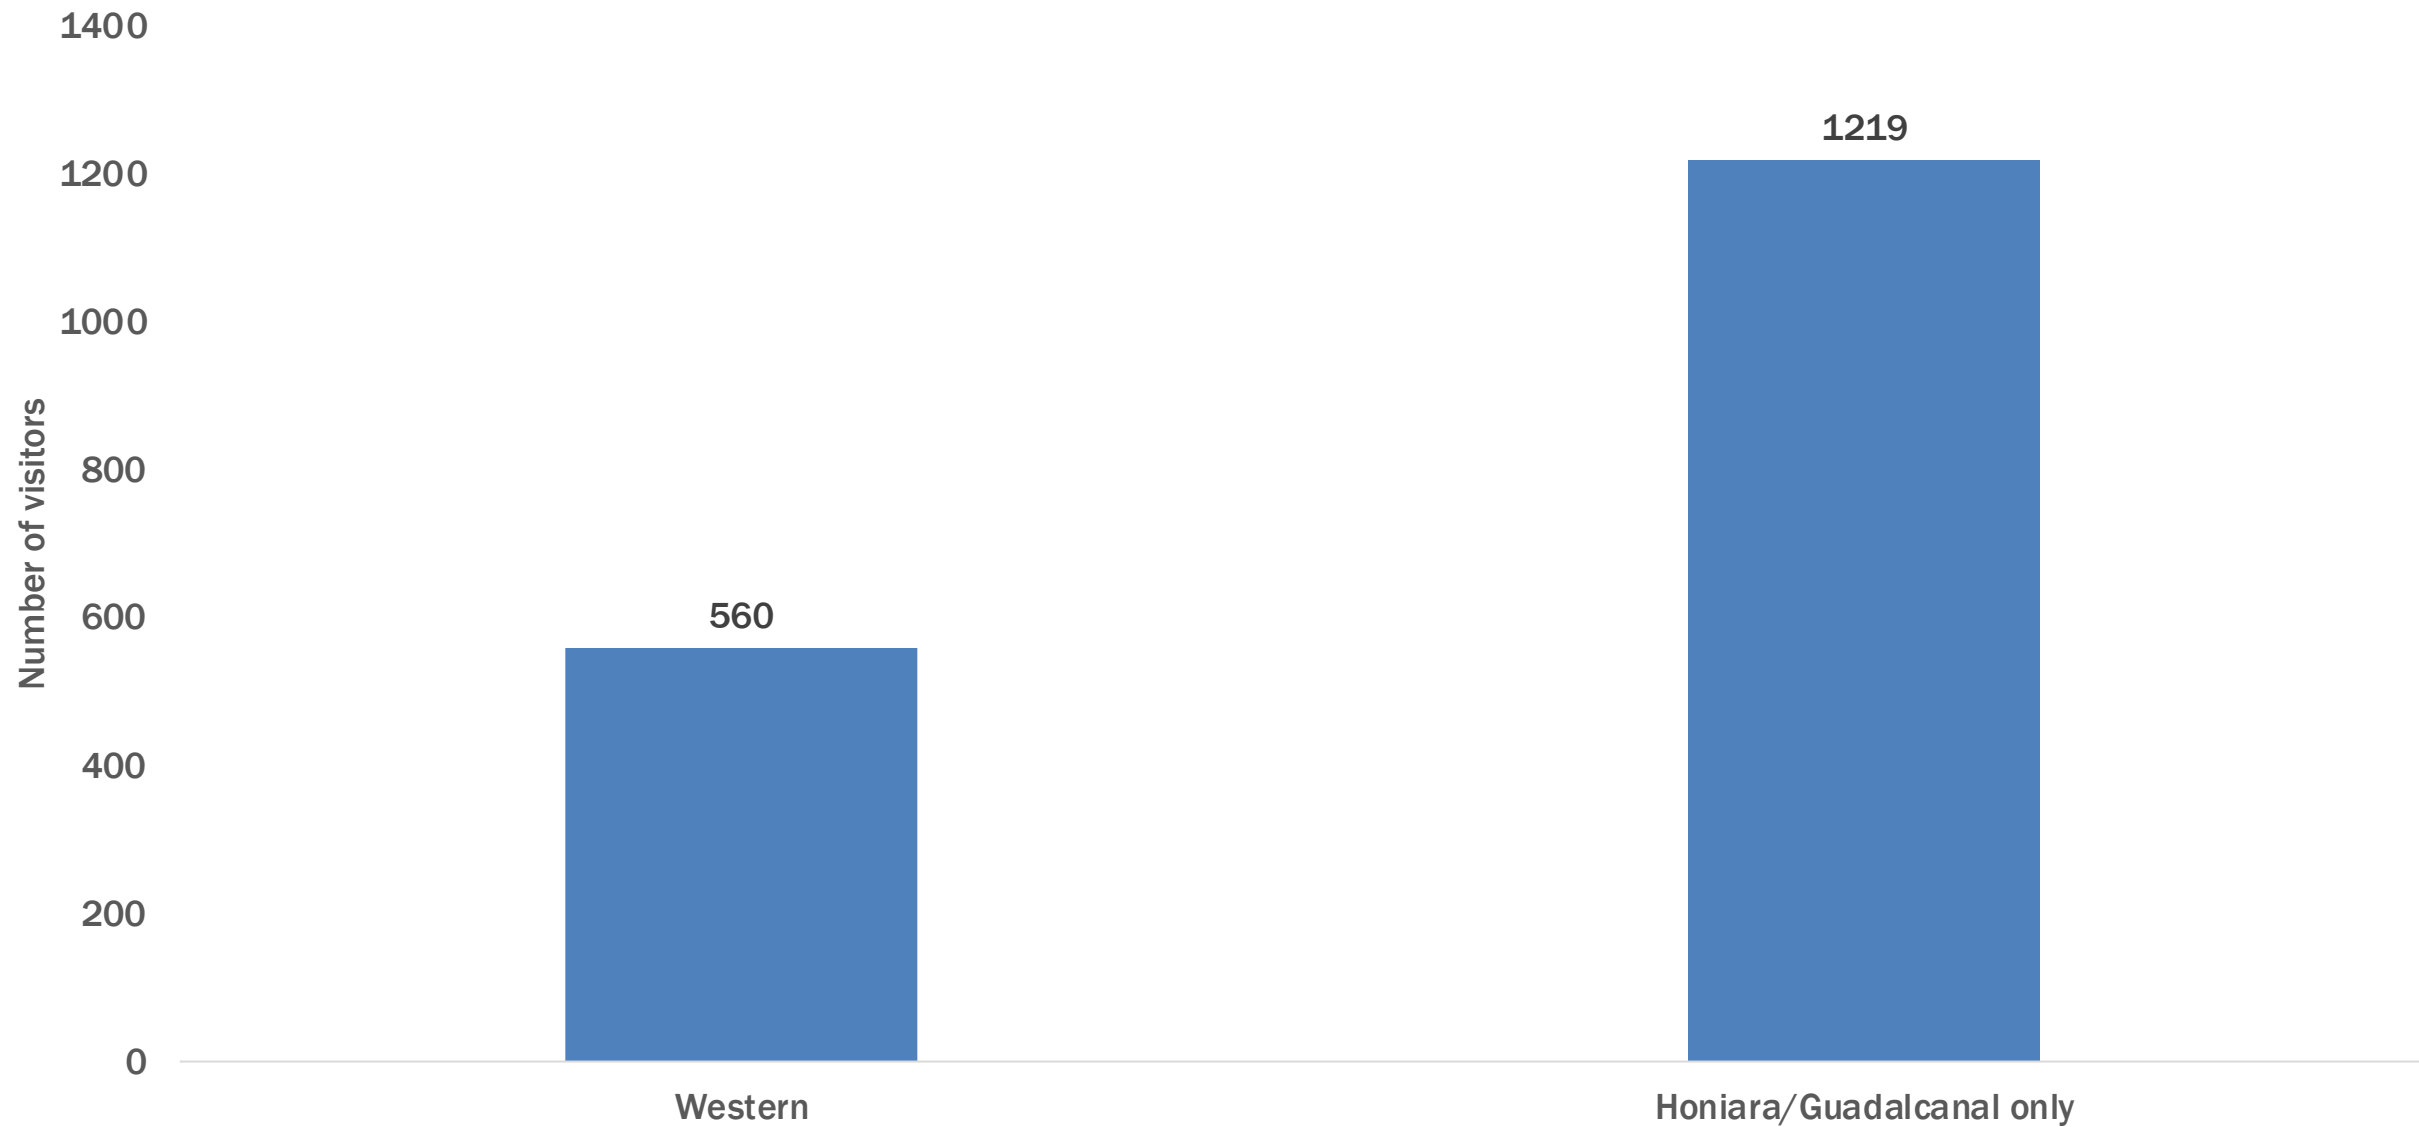

# Solomon Islands International Visitor Survey

Visitors to Western province compared  
to Honiara/Guadalcanal only visitors

(Jan 2018 – Jun 2019)

SOLOMON ISLAND GOVERNMENT

# Visitors (Jan 2018 – Jun 2019)

# Age Distribution