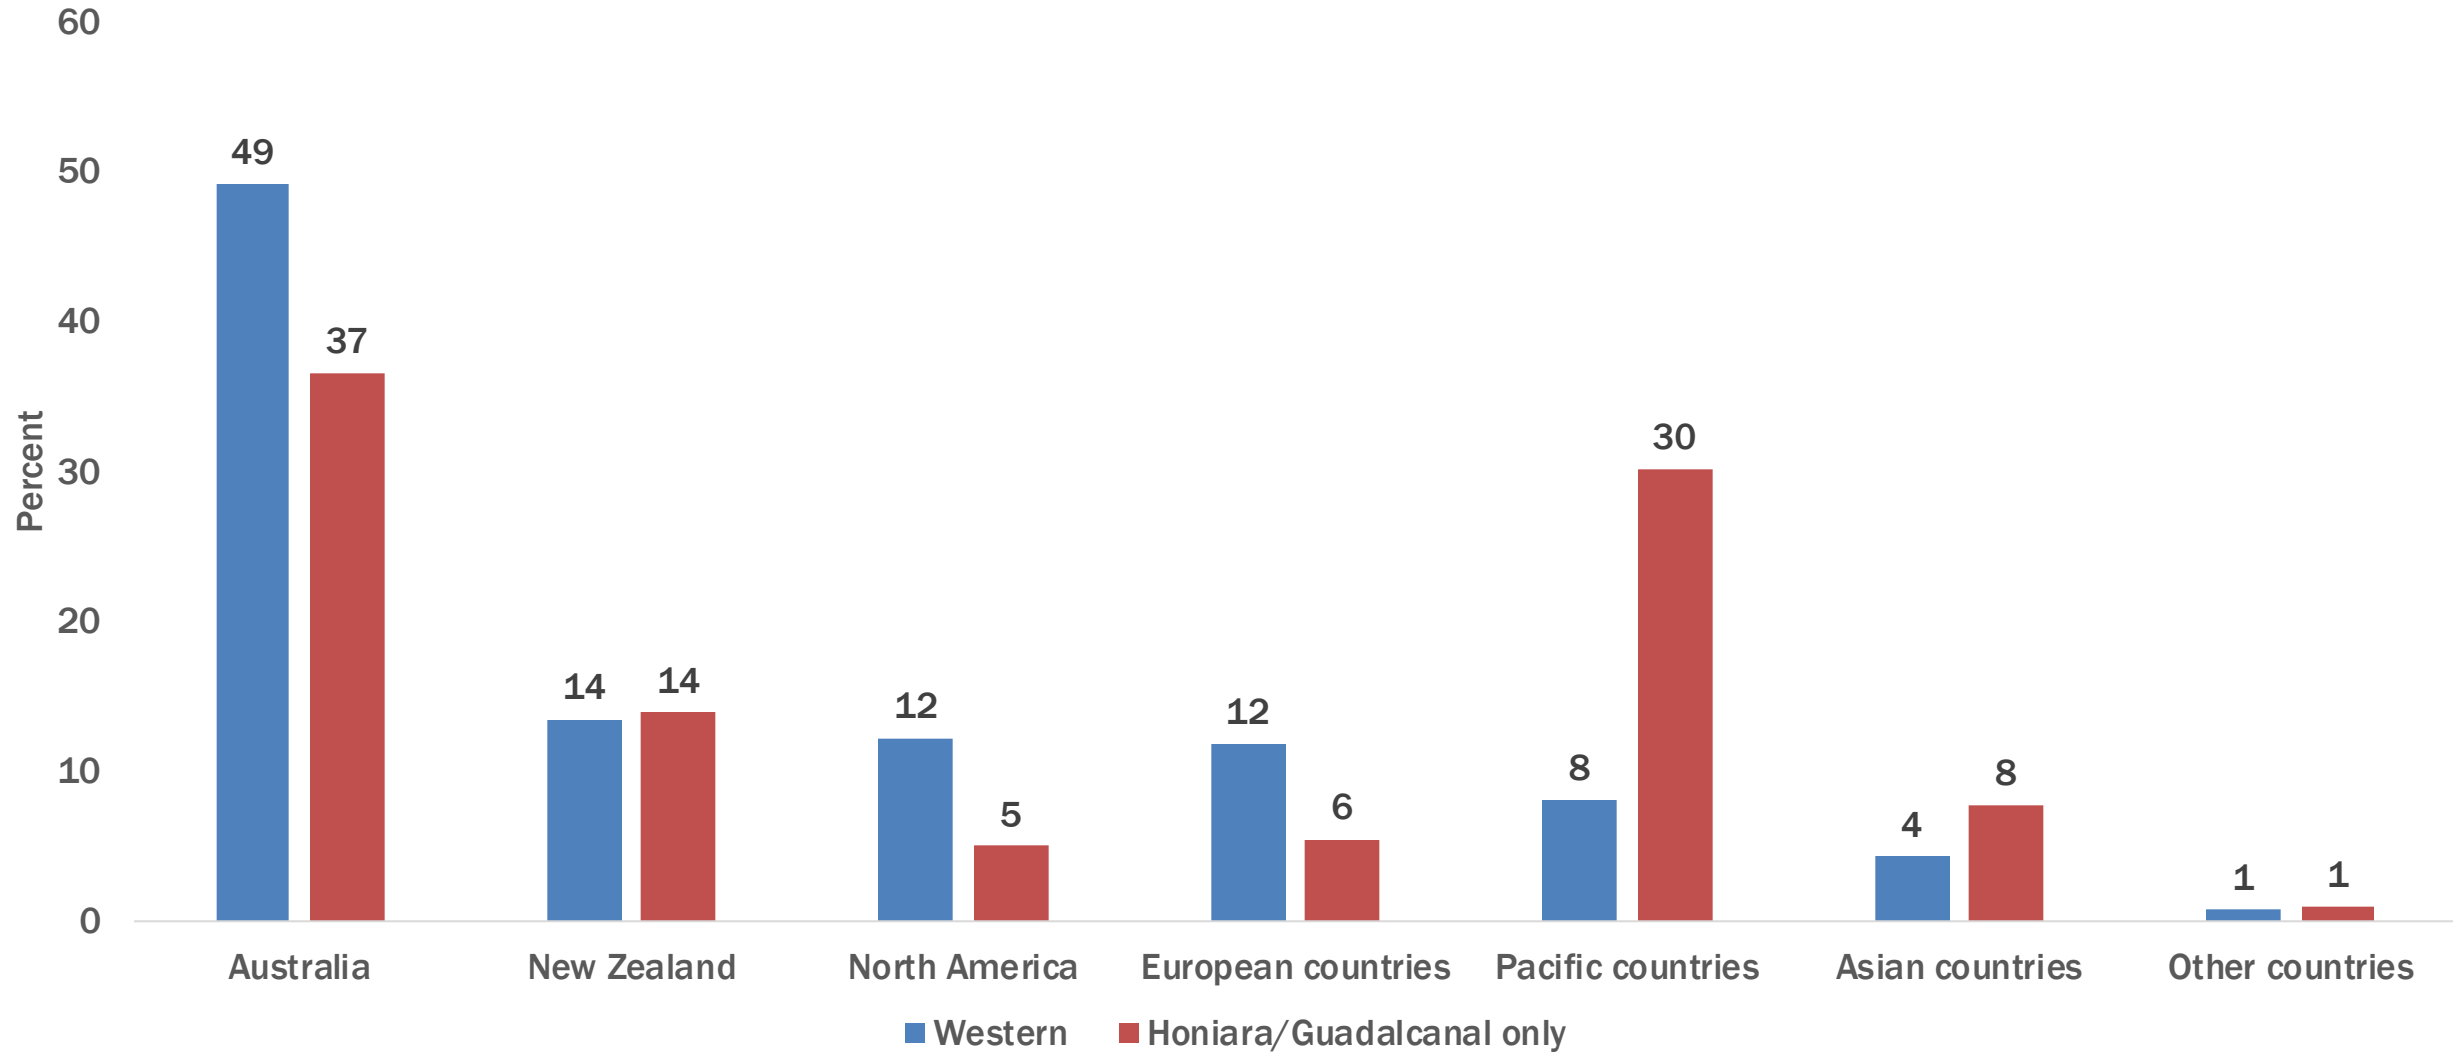

# Solomon Islands International Visitor Survey

Visitors to Western province compared  
to Honiara/Guadalcanal only visitors

(Jan 2018 – Jun 2019)

SOLOMON ISLAND GOVERNMENT

# Visitors (Jan 2018 – Jun 2019)

# Age Distribution