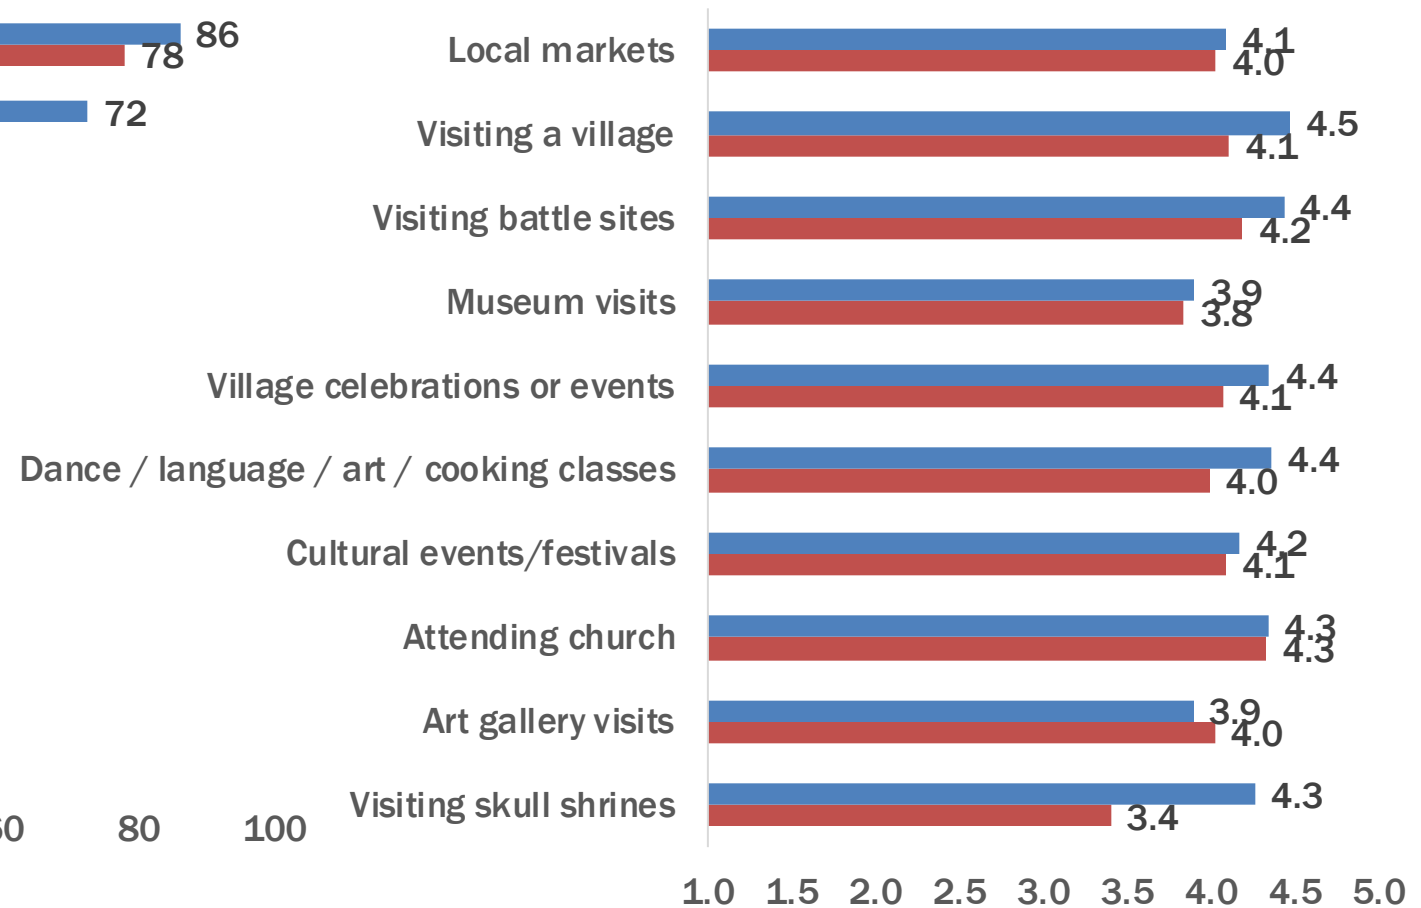

Cultural Interaction Activities

Satisfaction

■ Western ■ Honiara/Guadalcanal only

■ Western ■ Honiara/Guadalcanal only

Note: Multiple responses, therefore total does not add up to 100%.