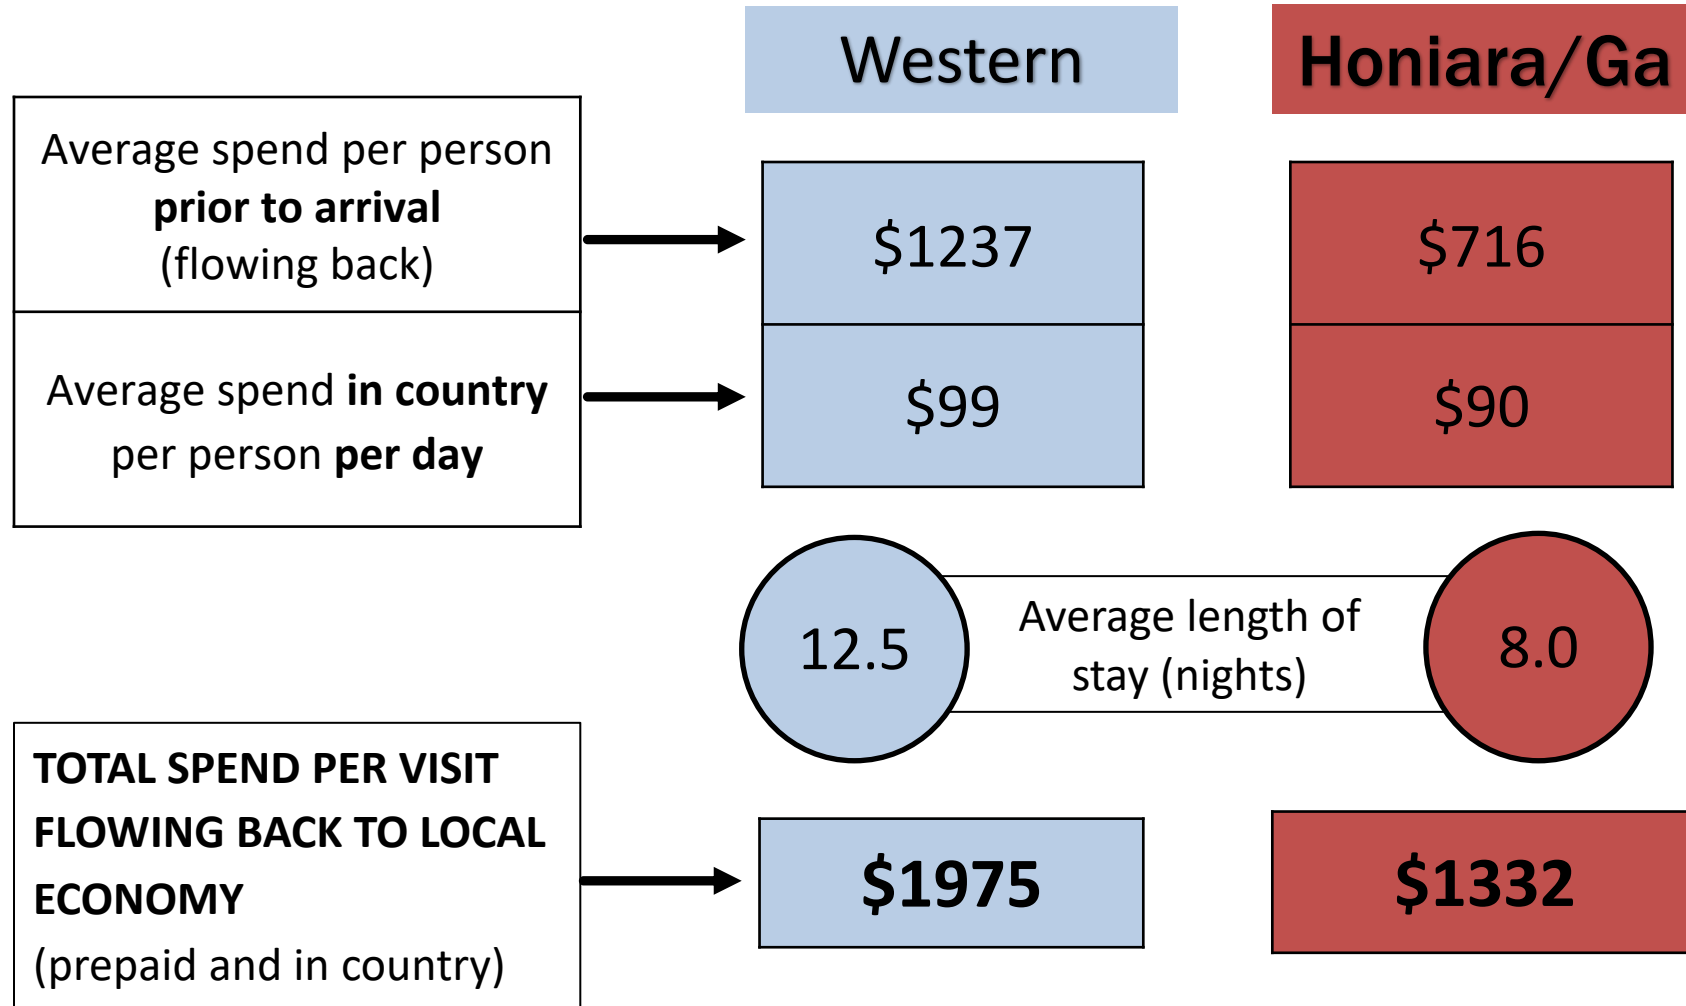

Expenditure