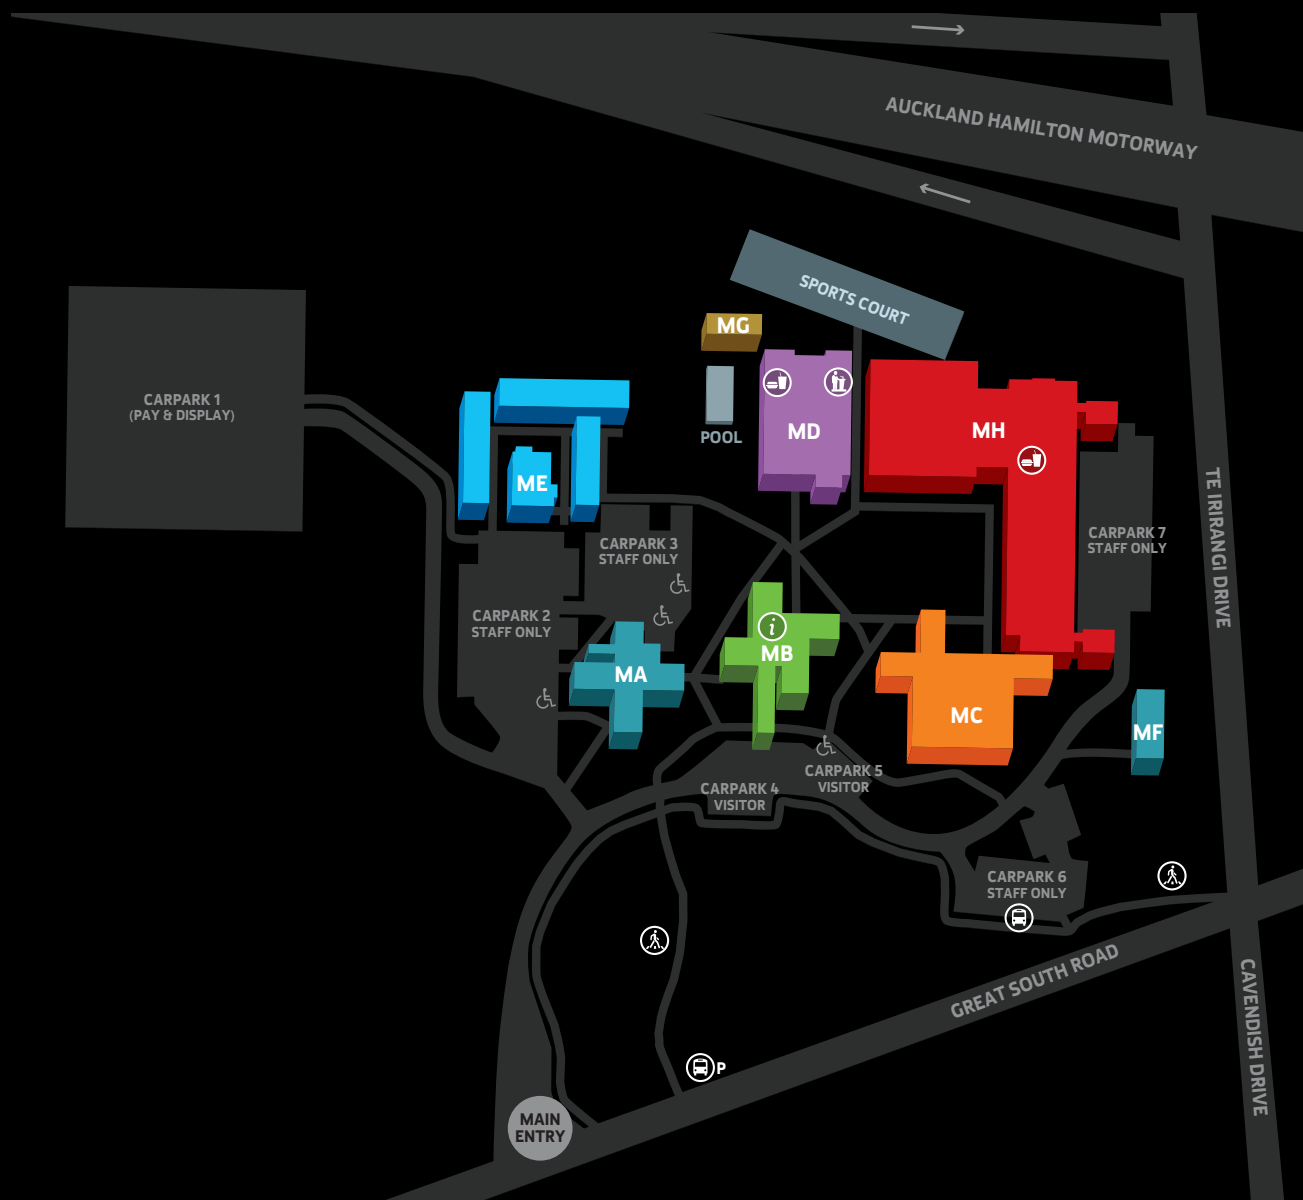

AUT SOUTH CAMPUS

640 Great South Road, Manukau 2025

SERVICES AND FACILITIES

Library – Ground floor, MA building
Learning Lab – Level 1, MA building
Café – Level 2, MD building and Level 1, MH building
Fitness Centre – Level 1, MD building
Boardroom – Level 3, MB building
Estates Service Centre, Security – MF building

PinkLime (print services) – Level 2, MC building
Student Medical Centre – Level 1, MB building
Student Counselling & Mental Health – Level 1, MB building
AUTSA (Auckland University of Technology Student Association) – ME building

-  Student Hub
-  Cafés
-  Conference facility
-  Intercampus shuttle bus stop
-  **P** Public transport
-  Pedestrian access
-  Mobility parks

STUDENT HUB & RECEPTION

Level 1, MB building
 Phone: 0800 AUT SOUTH (0800 288 768)
 Web: www.aut.ac.nz/studenthub