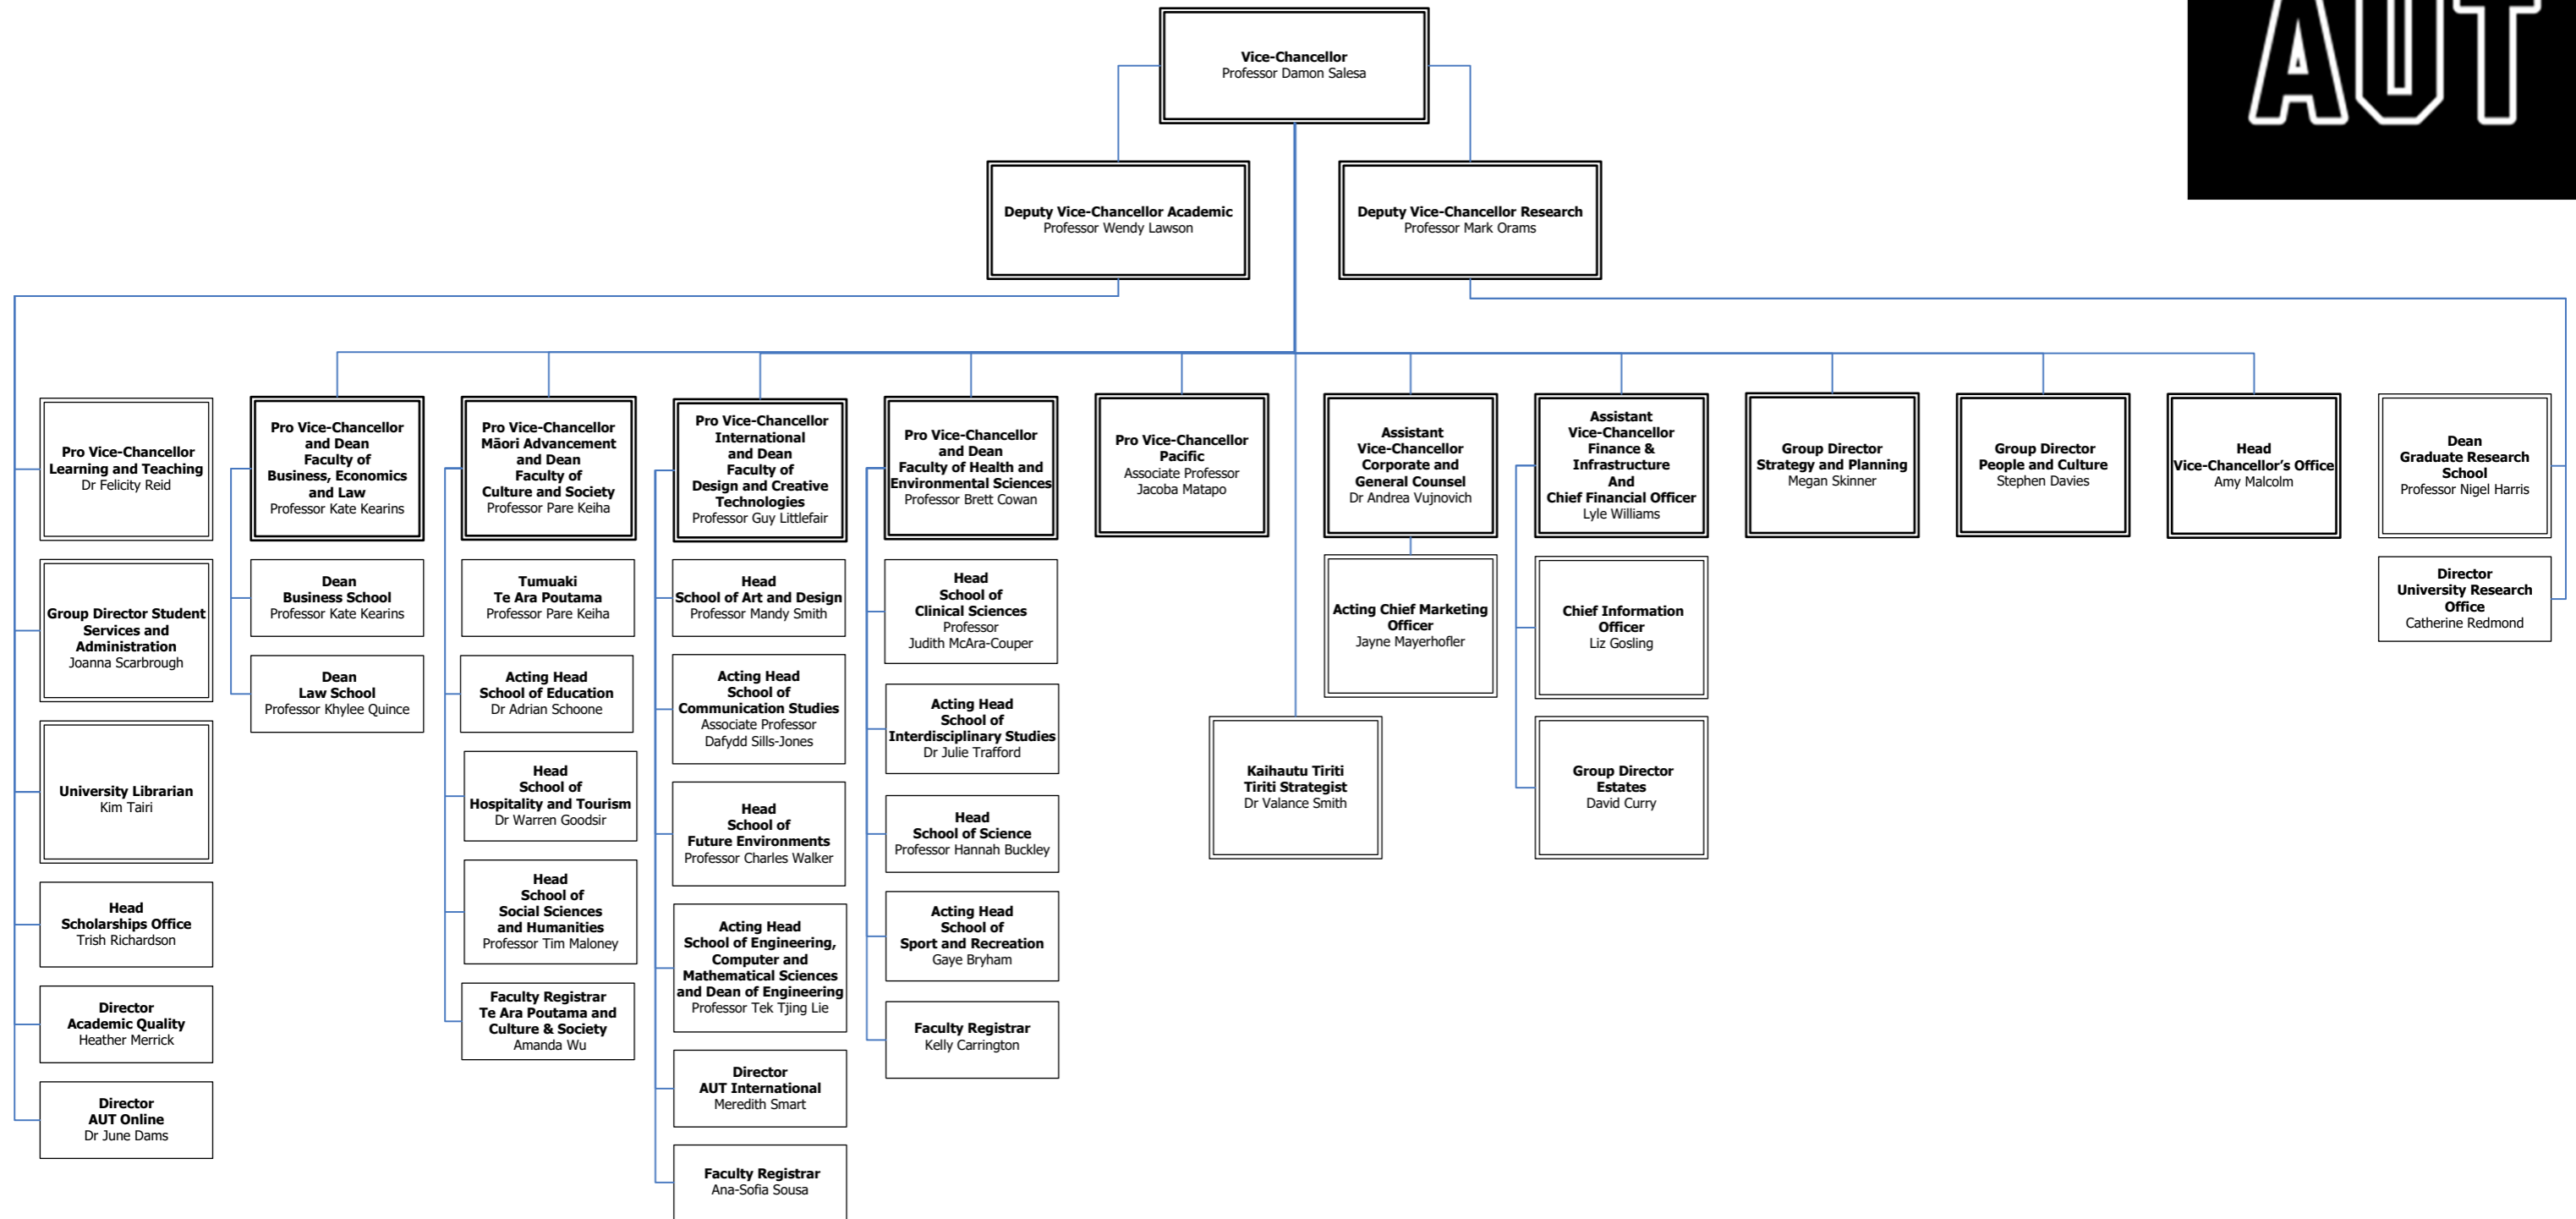

Auckland University of Technology - Senior Management Structure

Key

April 2024

For updates please contact Sue Chapman