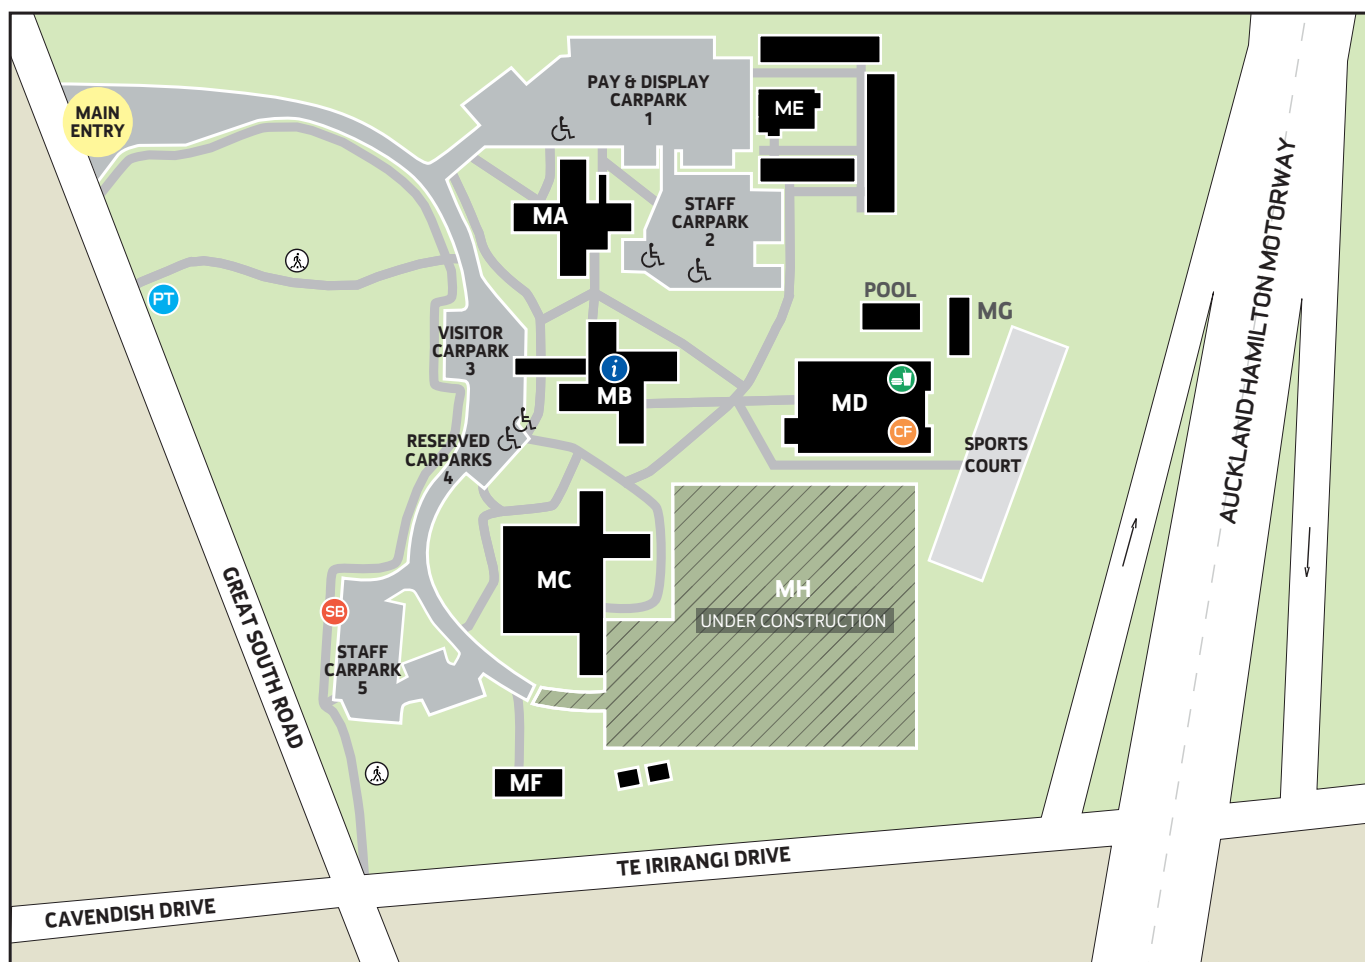

AUT SOUTH CAMPUS

640 Great South Road
Manukau 2025

SERVICES AND FACILITIES

- Library** – Ground floor, MA building
- Student Services** – Level 1, MA building
- Café** – Level 2, MD building
- Fitness Centre** – MD building
- Boardrooms** – Level 3, MB building
- Estates Service Centre, Security** – MF building
- Health, Counselling & Wellbeing** – Level 1, MB building
- AuSM (Auckland Student Movement @ AUT)** – ME building

AUT STUDENT CENTRE & RECEPTION

- Level 1, MB building
- Phone: 0800 AUT SOUTH (0800 288 768)
- Web: www.aut.ac.nz

-  AUT Student Centre
-  Cafés
-  Conference facility
-  Intercampus shuttle bus stop
-  Public transport
-  Pedestrian access
-  Mobility parks