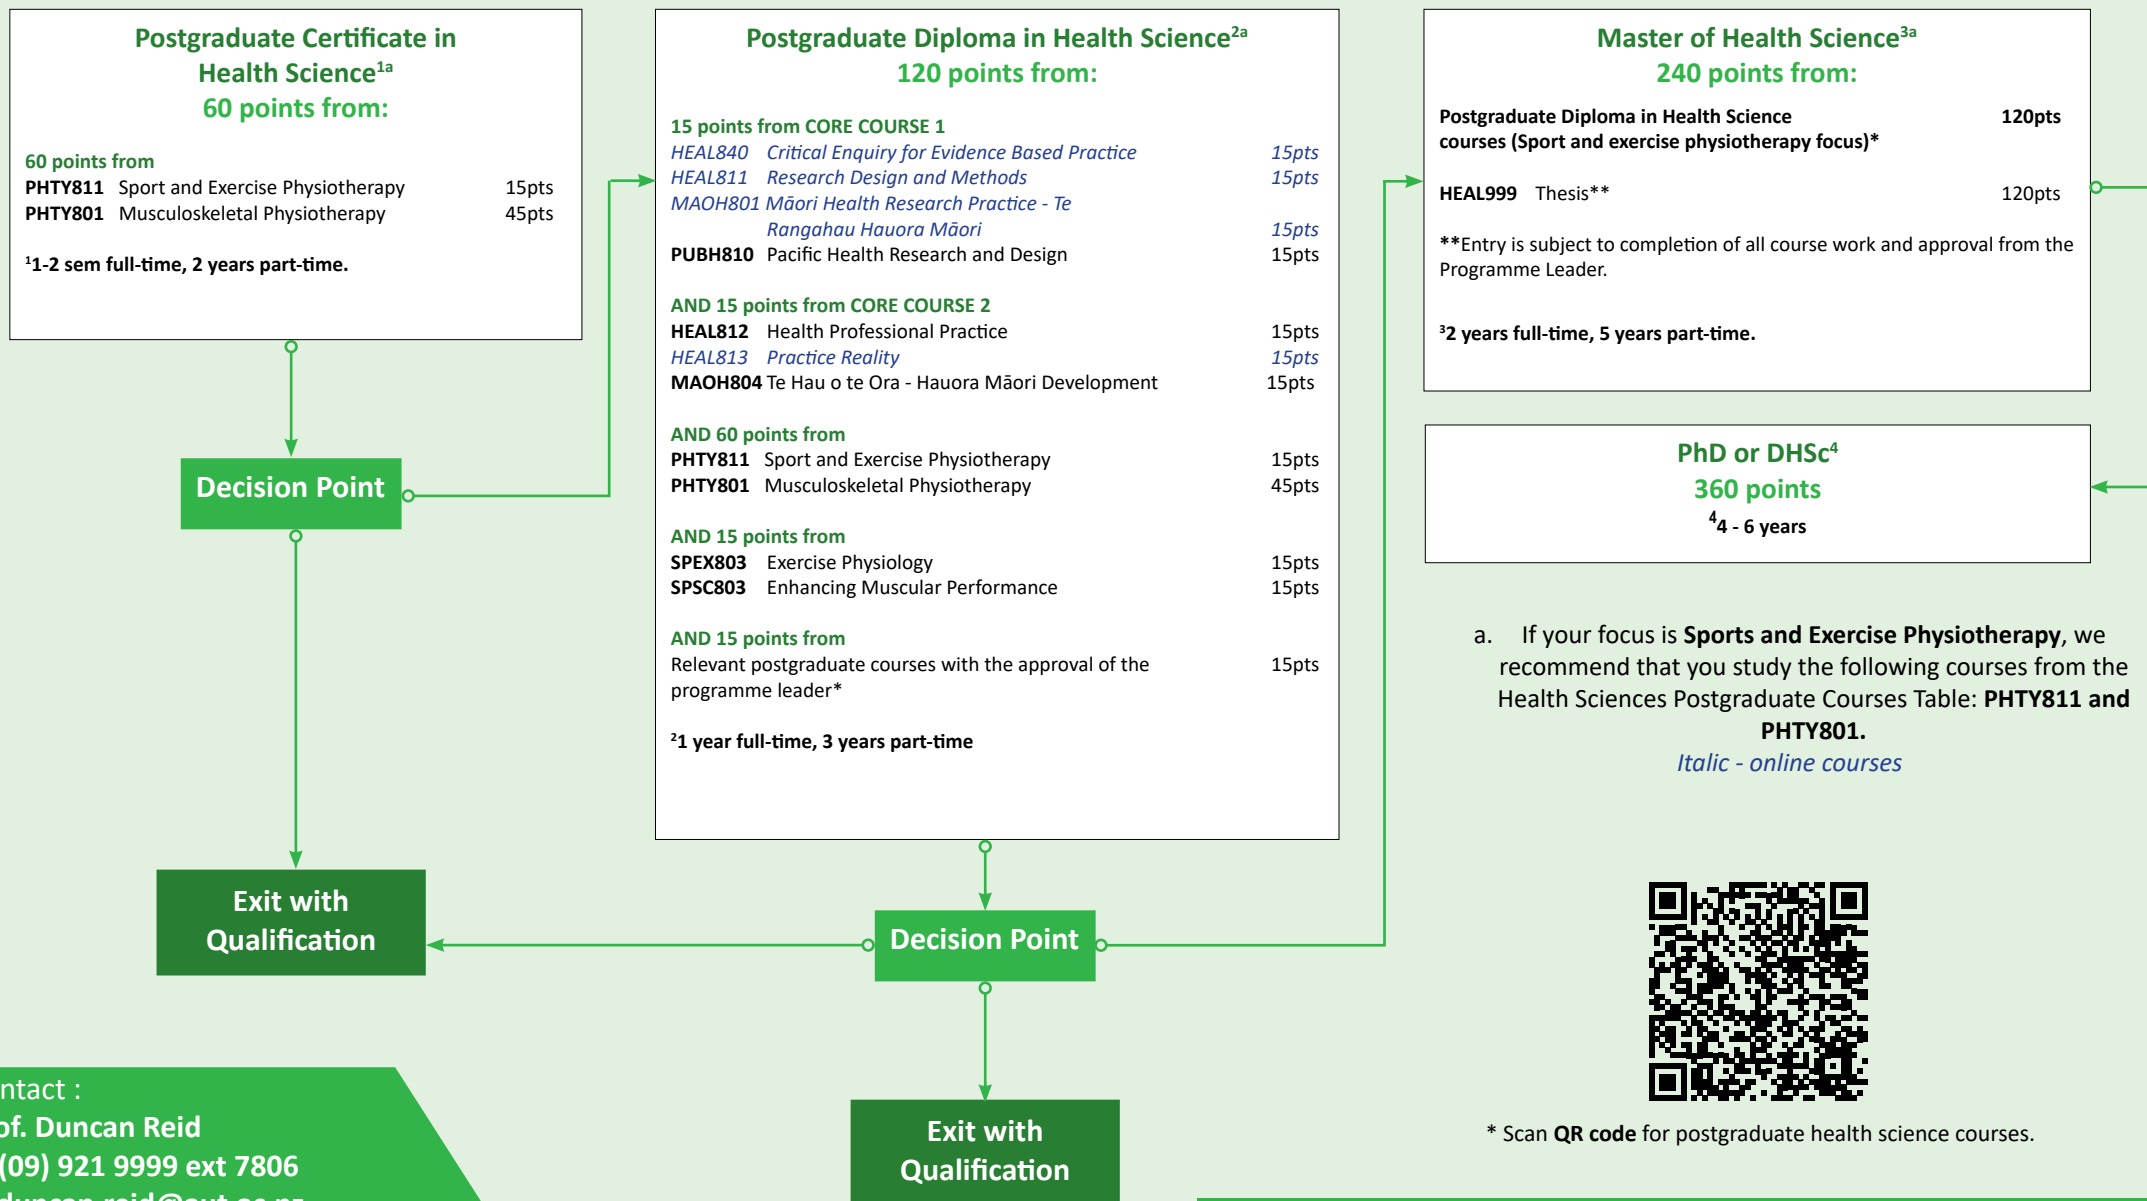

POSTGRADUATE STUDY PROGRESSION

STANDARD PATHWAY (Sports and Exercise Physiotherapy focus)

a. If your focus is **Sports and Exercise Physiotherapy**, we recommend that you study the following courses from the Health Sciences Postgraduate Courses Table: **PHTY811** and **PHTY801**.
Italic - online courses

* Scan QR code for postgraduate health science courses.

Contact :
Prof. Duncan Reid
P: (09) 921 9999 ext 7806
E: duncan.reid@aut.ac.nz
Enrol now: www.aut.ac.nz/apply

More information:
<https://www.aut.ac.nz/research/academic-departments/physiotherapy>