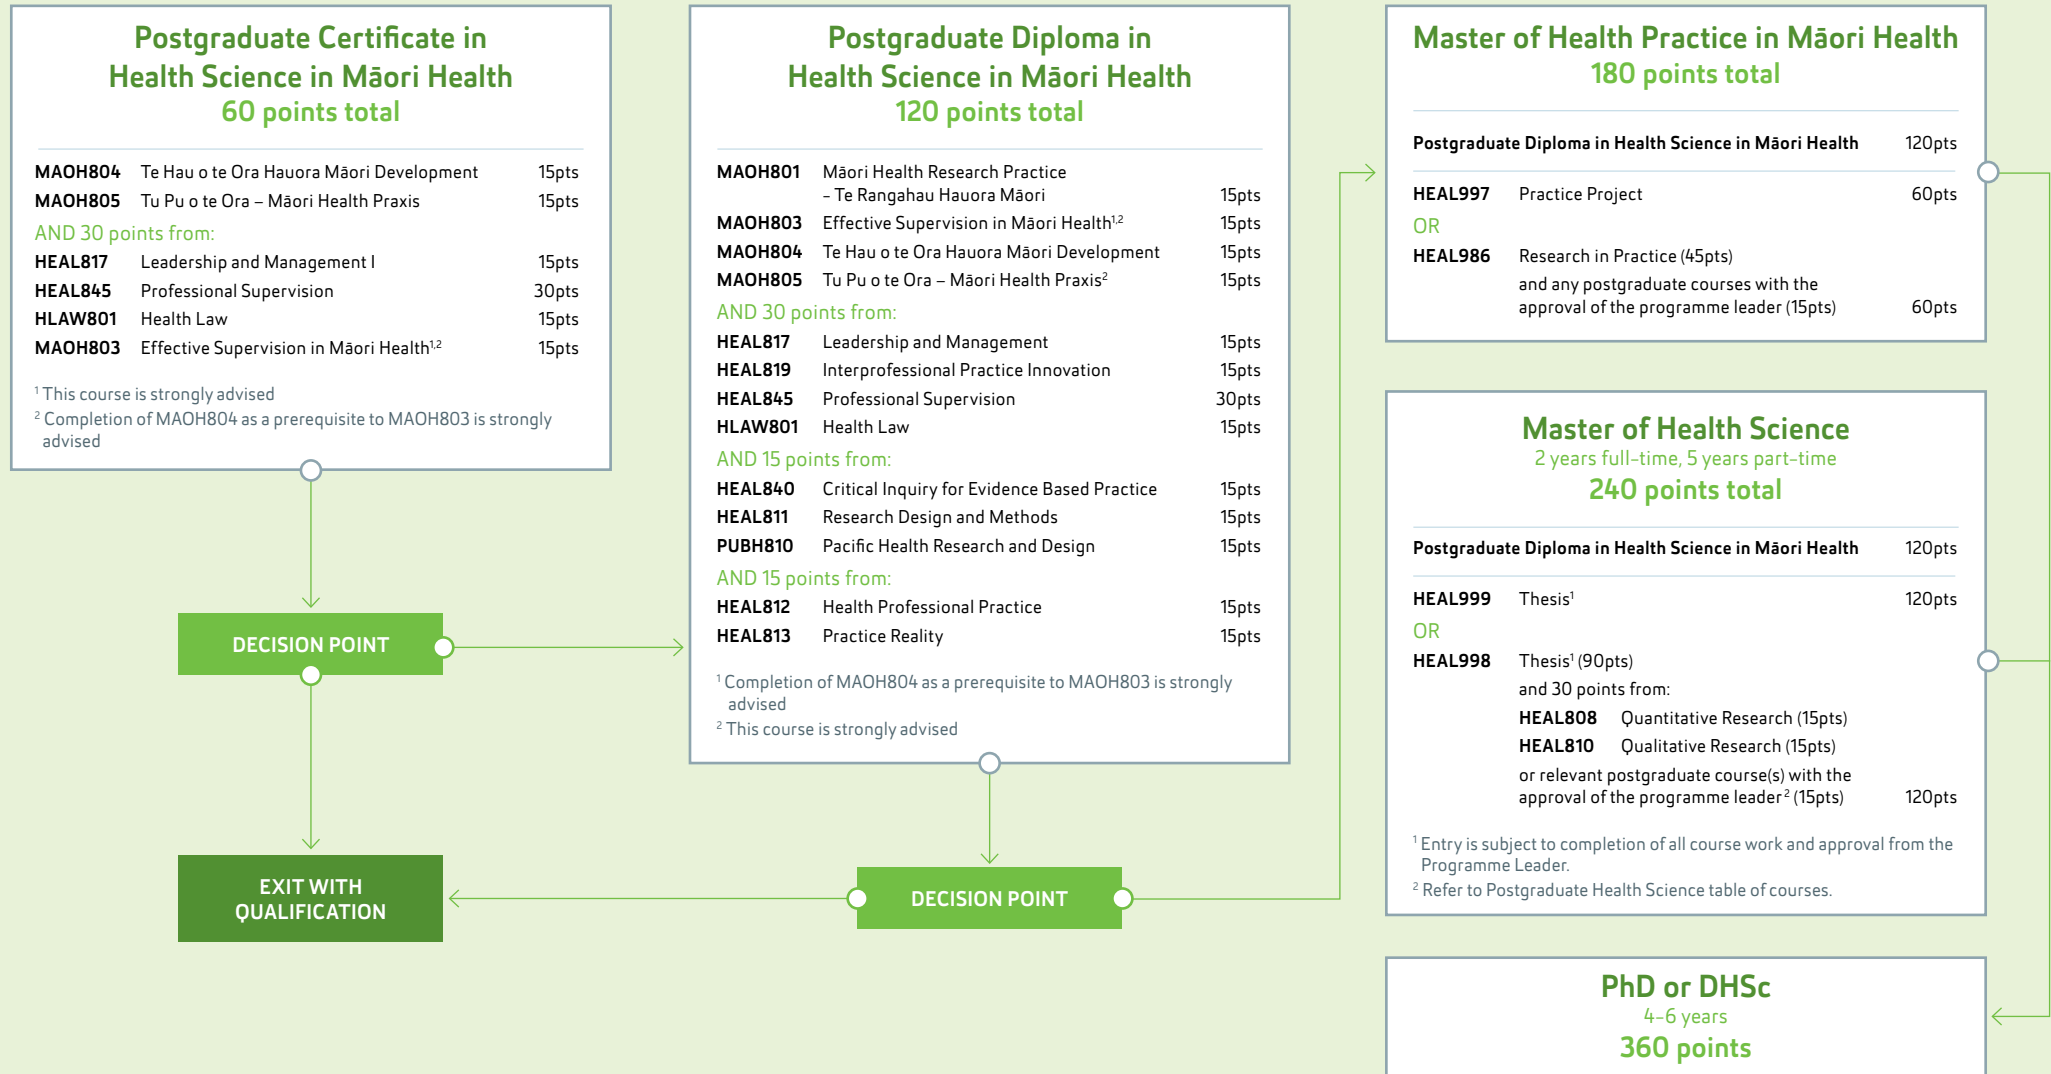

HEALTH SCIENCE IN MĀORI HEALTH

Contact

Dr Alayne Mikahere-Hall

(09) 921 9999 (ext 7115) ✉ alhall@aut.ac.nz

Dr Isaac Warbrick

(09) 921 9999 (ext 7591) ✉ isaac.warbrick@aut.ac.nz