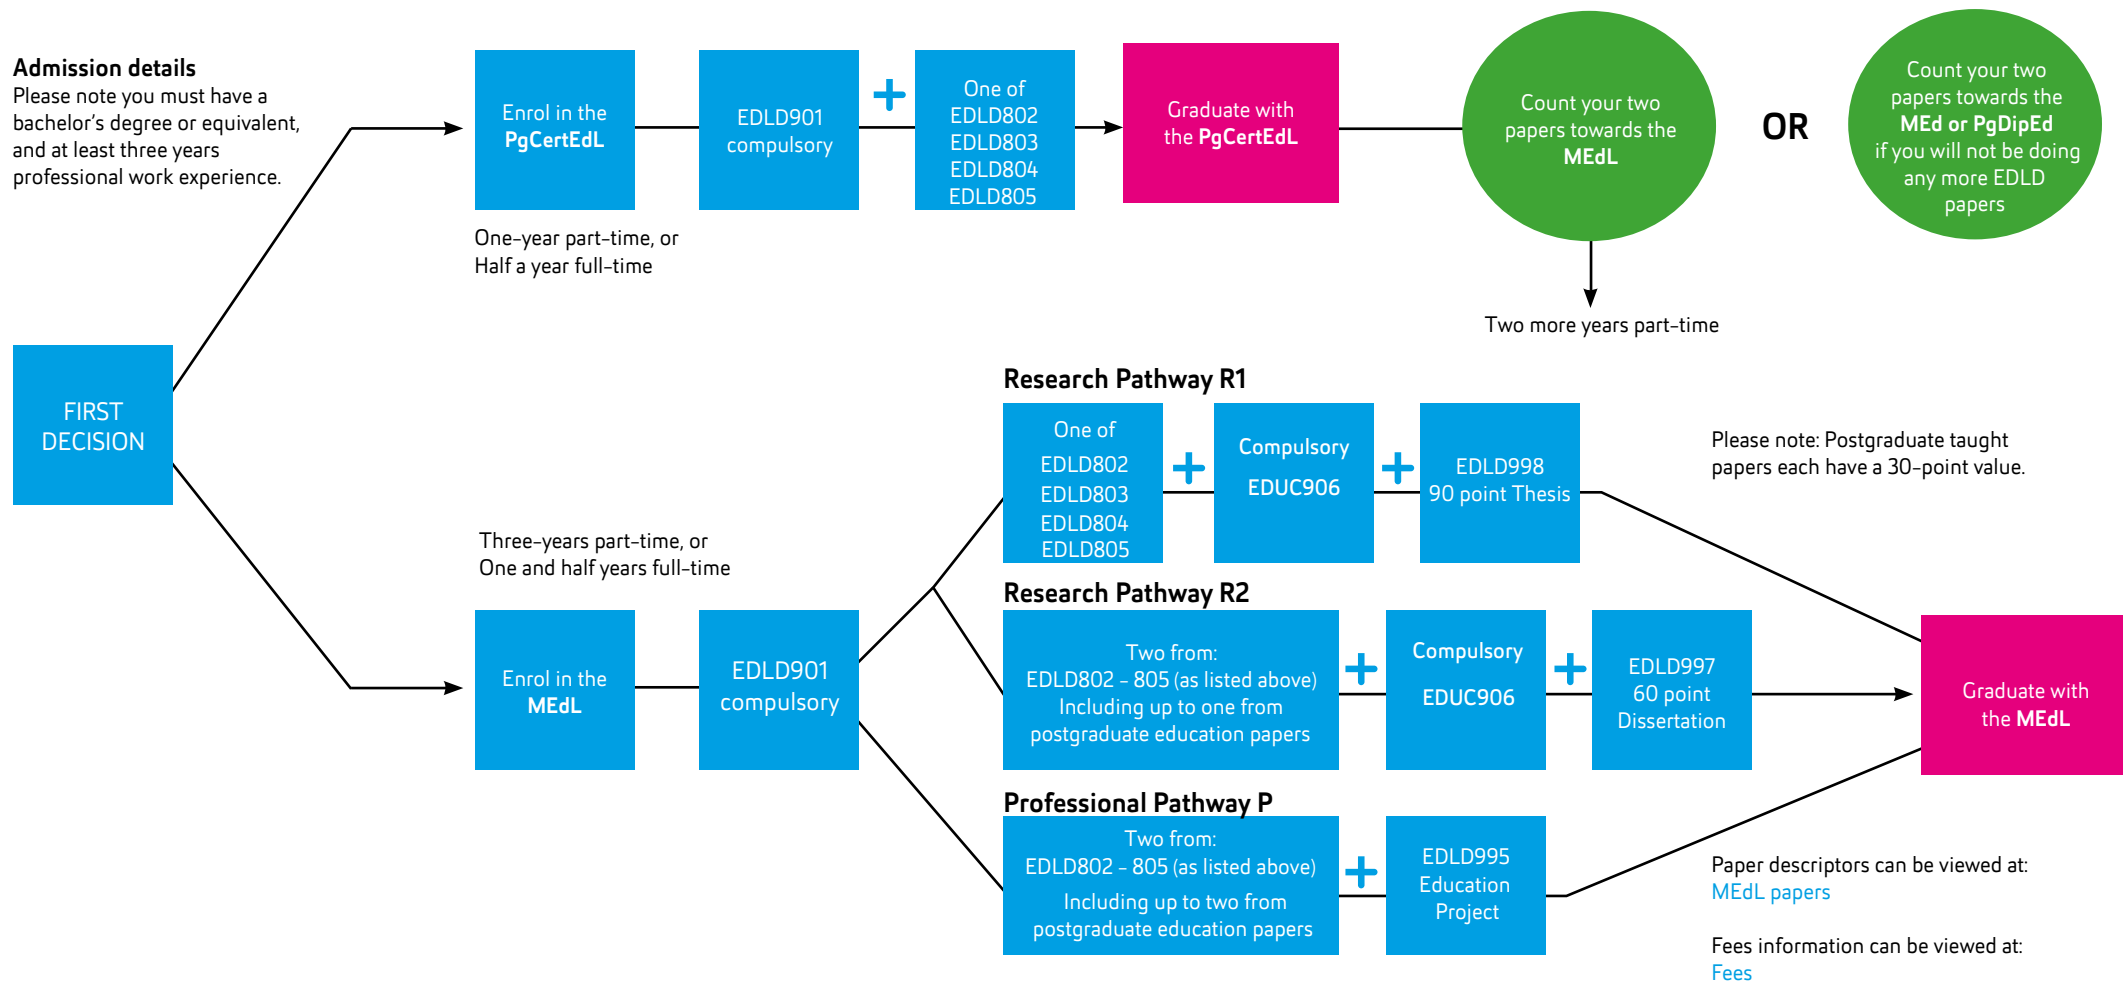

POSTGRADUATE PATHWAYS IN EDUCATIONAL LEADERSHIP

Admission details

Please note you must have a bachelor's degree or equivalent, and at least three years professional work experience.

Educational Leadership papers and research for (EDLD):

EDLD901 Conceptualisations of Educational Leadership
 EDLD802 Leading in Diverse Cultures and Communities
 EDLD803 Reflecting on Professional Practice as an Educational Leader
 EDLD804 Organisational Culture and Educational Leadership
 EDLD805 Education Policy and Leadership for the Public Good
 EDLD995 Educational Leadership Project
 EDLD997 Educational Leadership Dissertation
 EDLD998 Educational Leadership Thesis