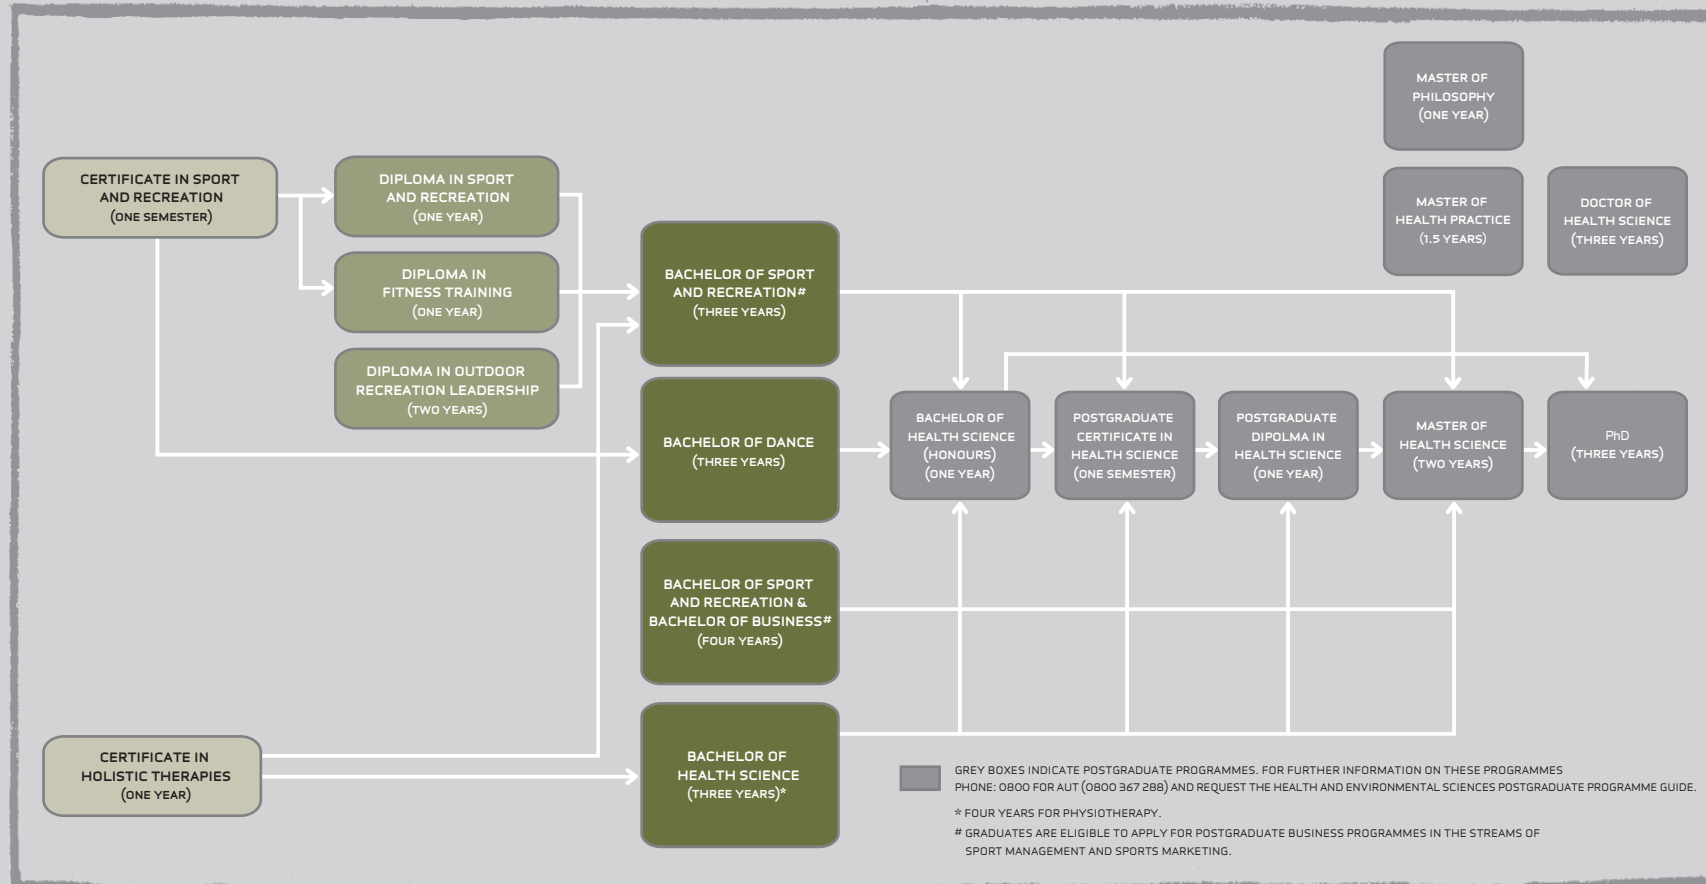

AUT SPORT AND RECREATION STUDY PATHWAYS

- PLEASE NOTE:**
- 1 Completion of one programme does not guarantee entry to a higher level programme.
 - 2 Students are encouraged to apply for the programme for which they are best qualified and are not necessarily required to enrol in the programme that appears at the start of the above diagram. See page 23 for minimum entry requirements.
 - 3 Some programmes in the above study pathways diagram may be prerequisites to – and not credit towards – higher level programmes.
 - 4 Number of years stated above refers to equivalent full time study.