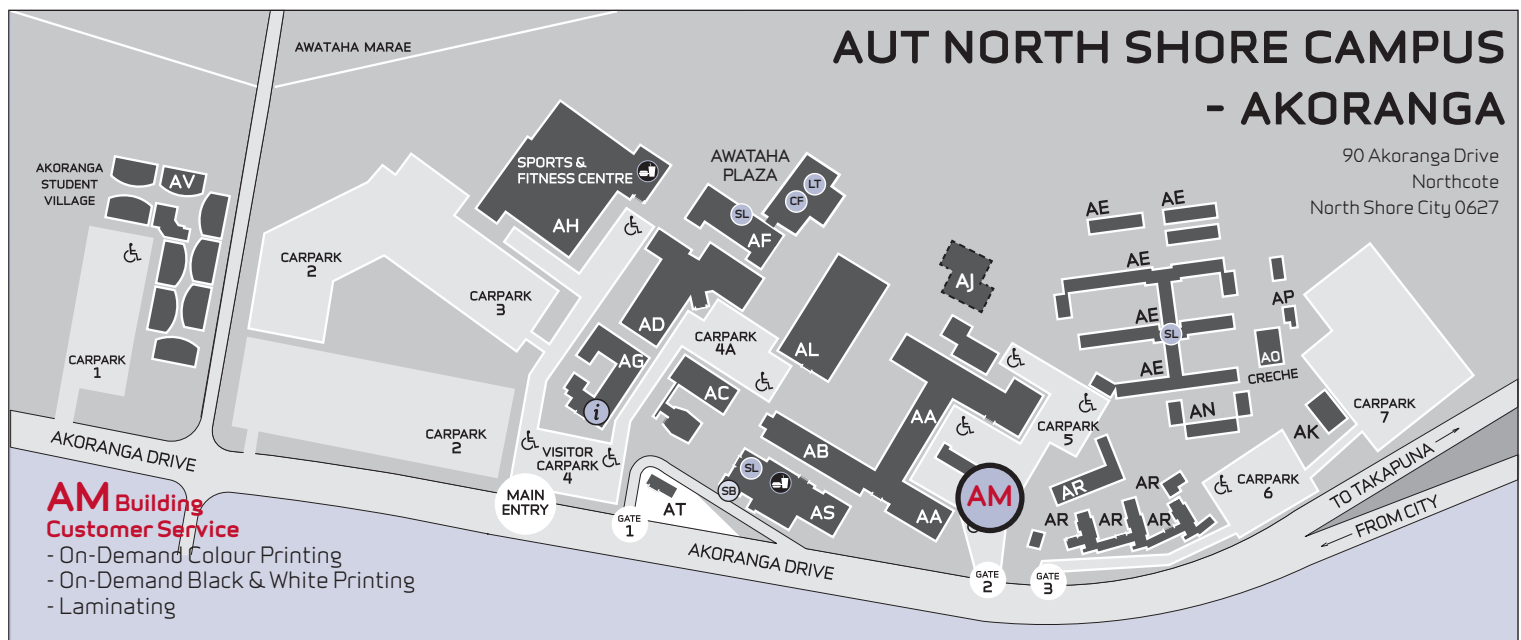

AUT CITY CAMPUS - WAI O HOROTIU

55 Wellesley Street East
Auckland 1010
Private Bag 92006
Auckland 1142

WA Building, Level 3, Learning Centre Customer Service

- On-Demand Colour Printing
- On-Demand Black & White Printing
- Colour Poster Printing (up to A0 size)
- Plan Printing
- Laminating
- Course Materials
- Desktop Publishing/Graphic Design
- Document Publishing
- Print Services

WX Building, 5 Wakefield St

- Management
- Production
- Customer Services available to **AUT Staff ONLY**

AUT NORTH SHORE CAMPUS - AKORANGA

90 Akoranga Drive
Northcote
North Shore City 0627

AM Building Customer Service