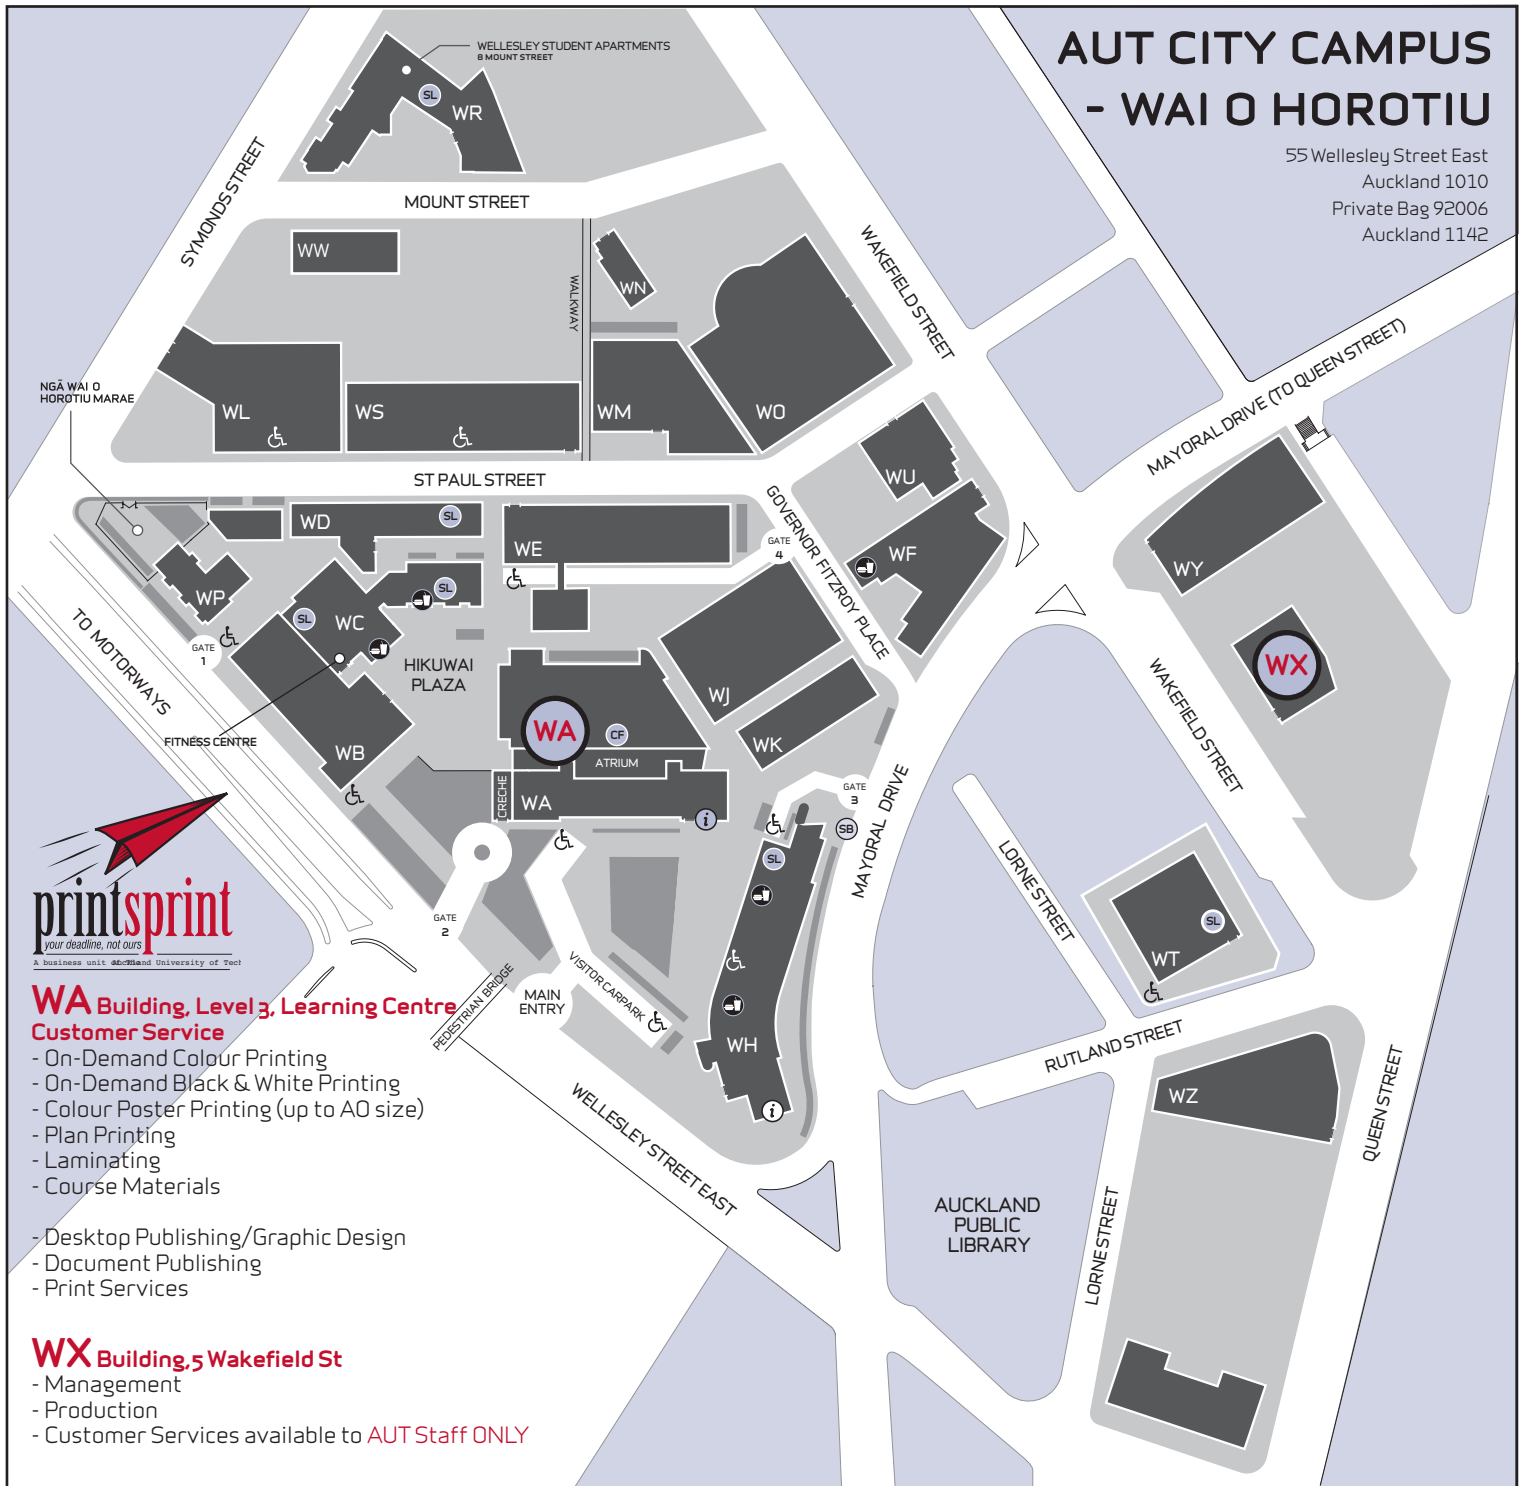

AUT CITY CAMPUS - WAI O HOROTIU

55 Wellesley Street East
Auckland 1010
Private Bag 92006
Auckland 1142

WA Building, Level 3, Learning Centre Customer Service

- On-Demand Colour Printing
- On-Demand Black & White Printing
- Colour Poster Printing (up to A0 size)
- Plan Printing
- Laminating
- Course Materials
- Desktop Publishing/Graphic Design
- Document Publishing
- Print Services

WX Building, 5 Wakefield St

- Management
- Production
- Customer Services available to **AUT Staff ONLY**

AUT NORTH SHORE CAMPUS - AKORANGA

90 Akoranga Drive
Northcote
North Shore City 0627

AM Building Customer Service