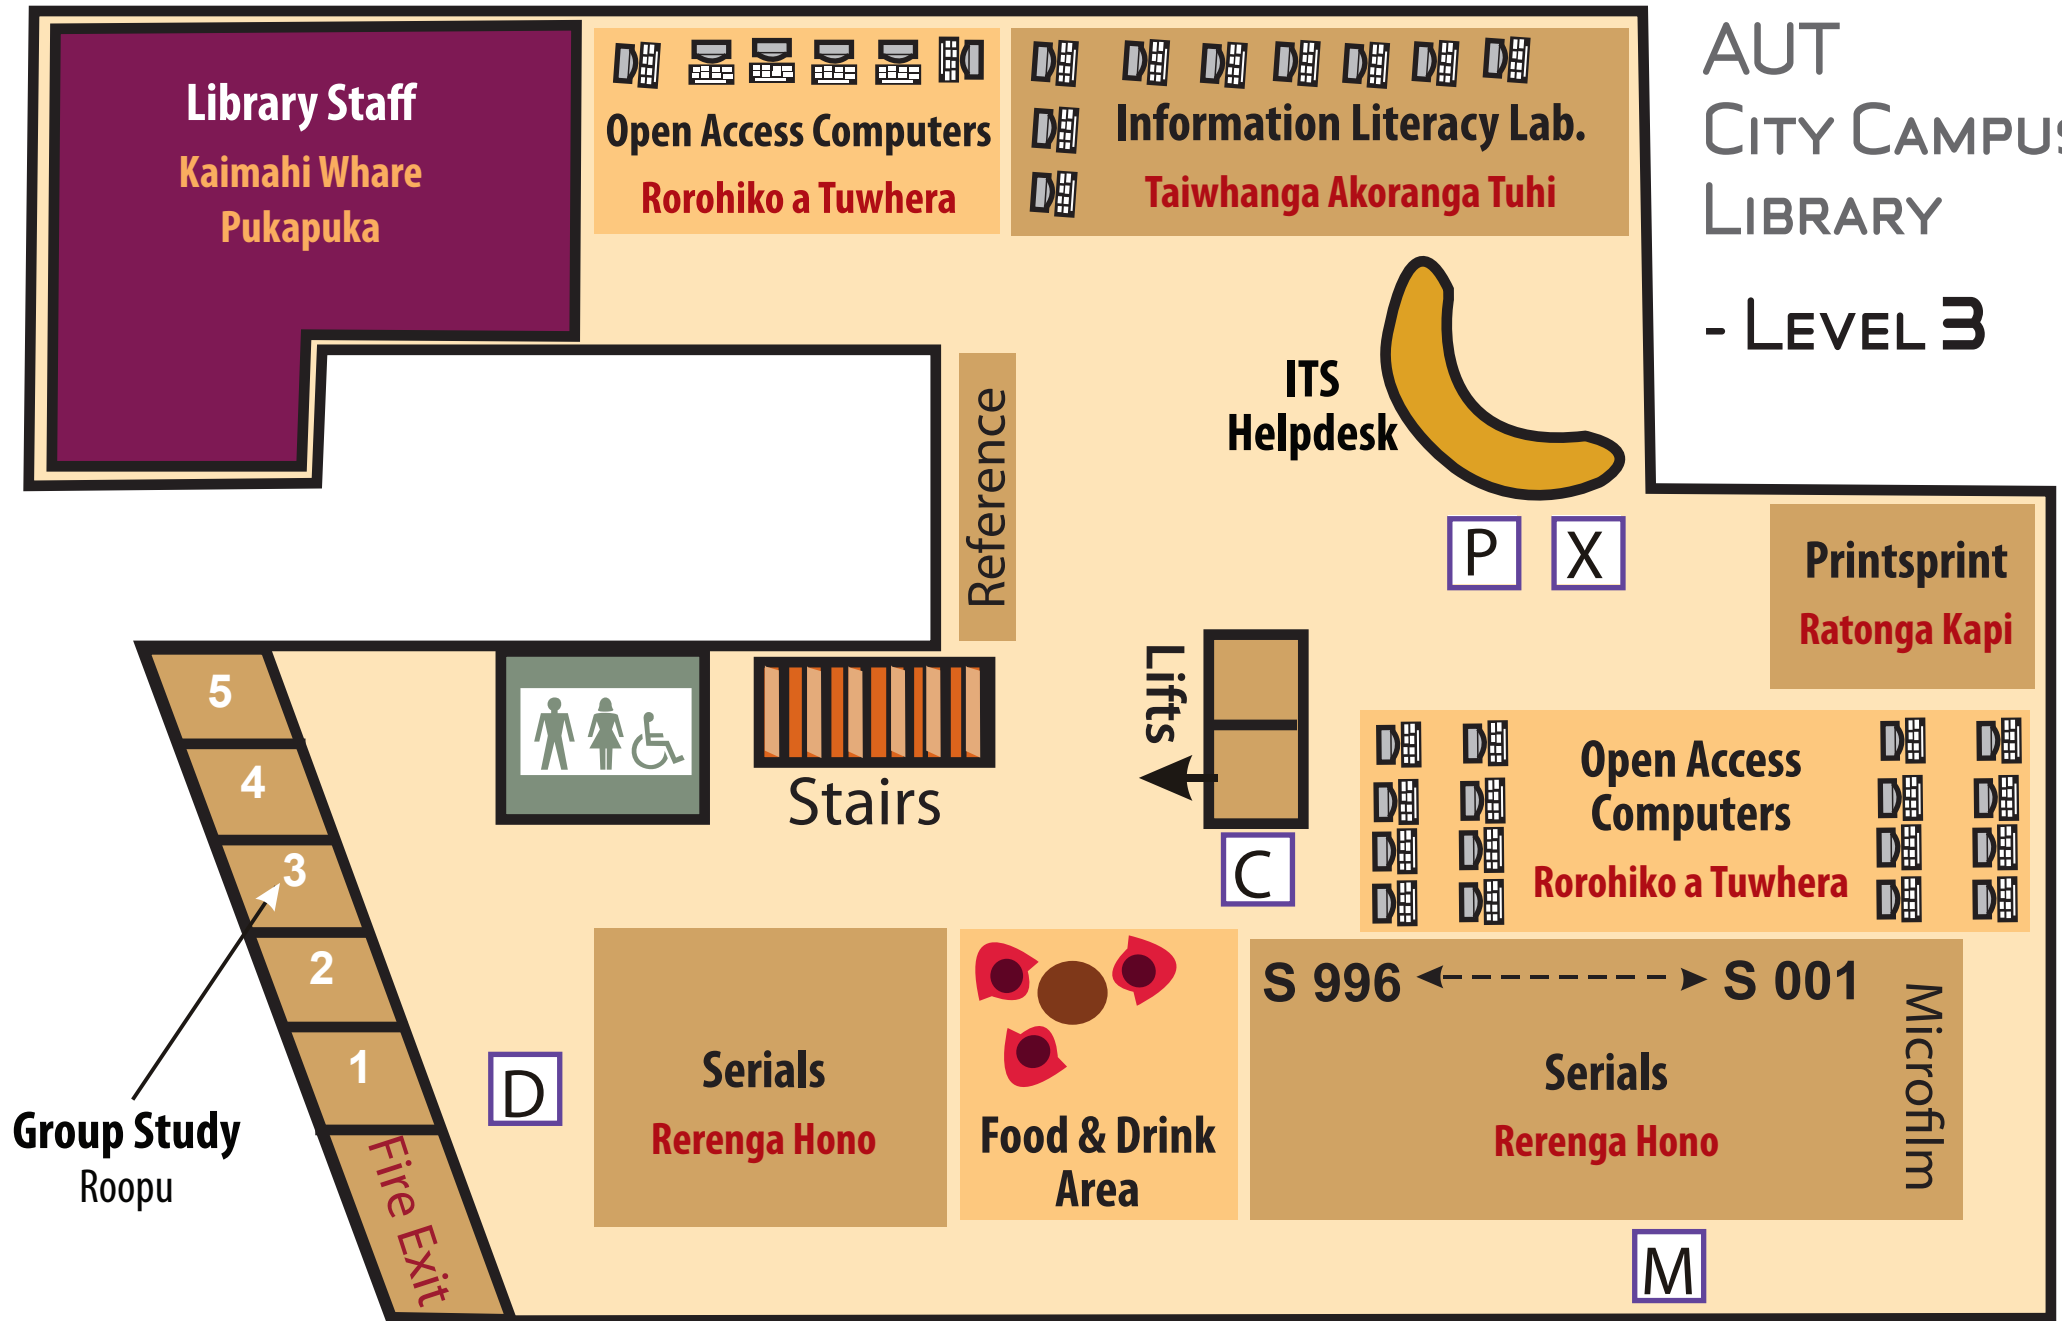

AUT
CITY CAMPUS
LIBRARY

- LEVEL 3

Key [D] Staff PC [C] Catalogue [X] Photocopier [P] Printer [M] Microfilm Reader [S] Self Check

AUT CITY CAMPUS LIBRARY- LEVEL 4

Key D Staff PC C Catalogue X Photocopier P Printer M Microfilm Reader S Self Check

AUT CITY CAMPUS LIBRARY - LEVEL 6

Key D Staff PC C Catalogue X Photocopier P Printer M Microfilm Reader S Self Check