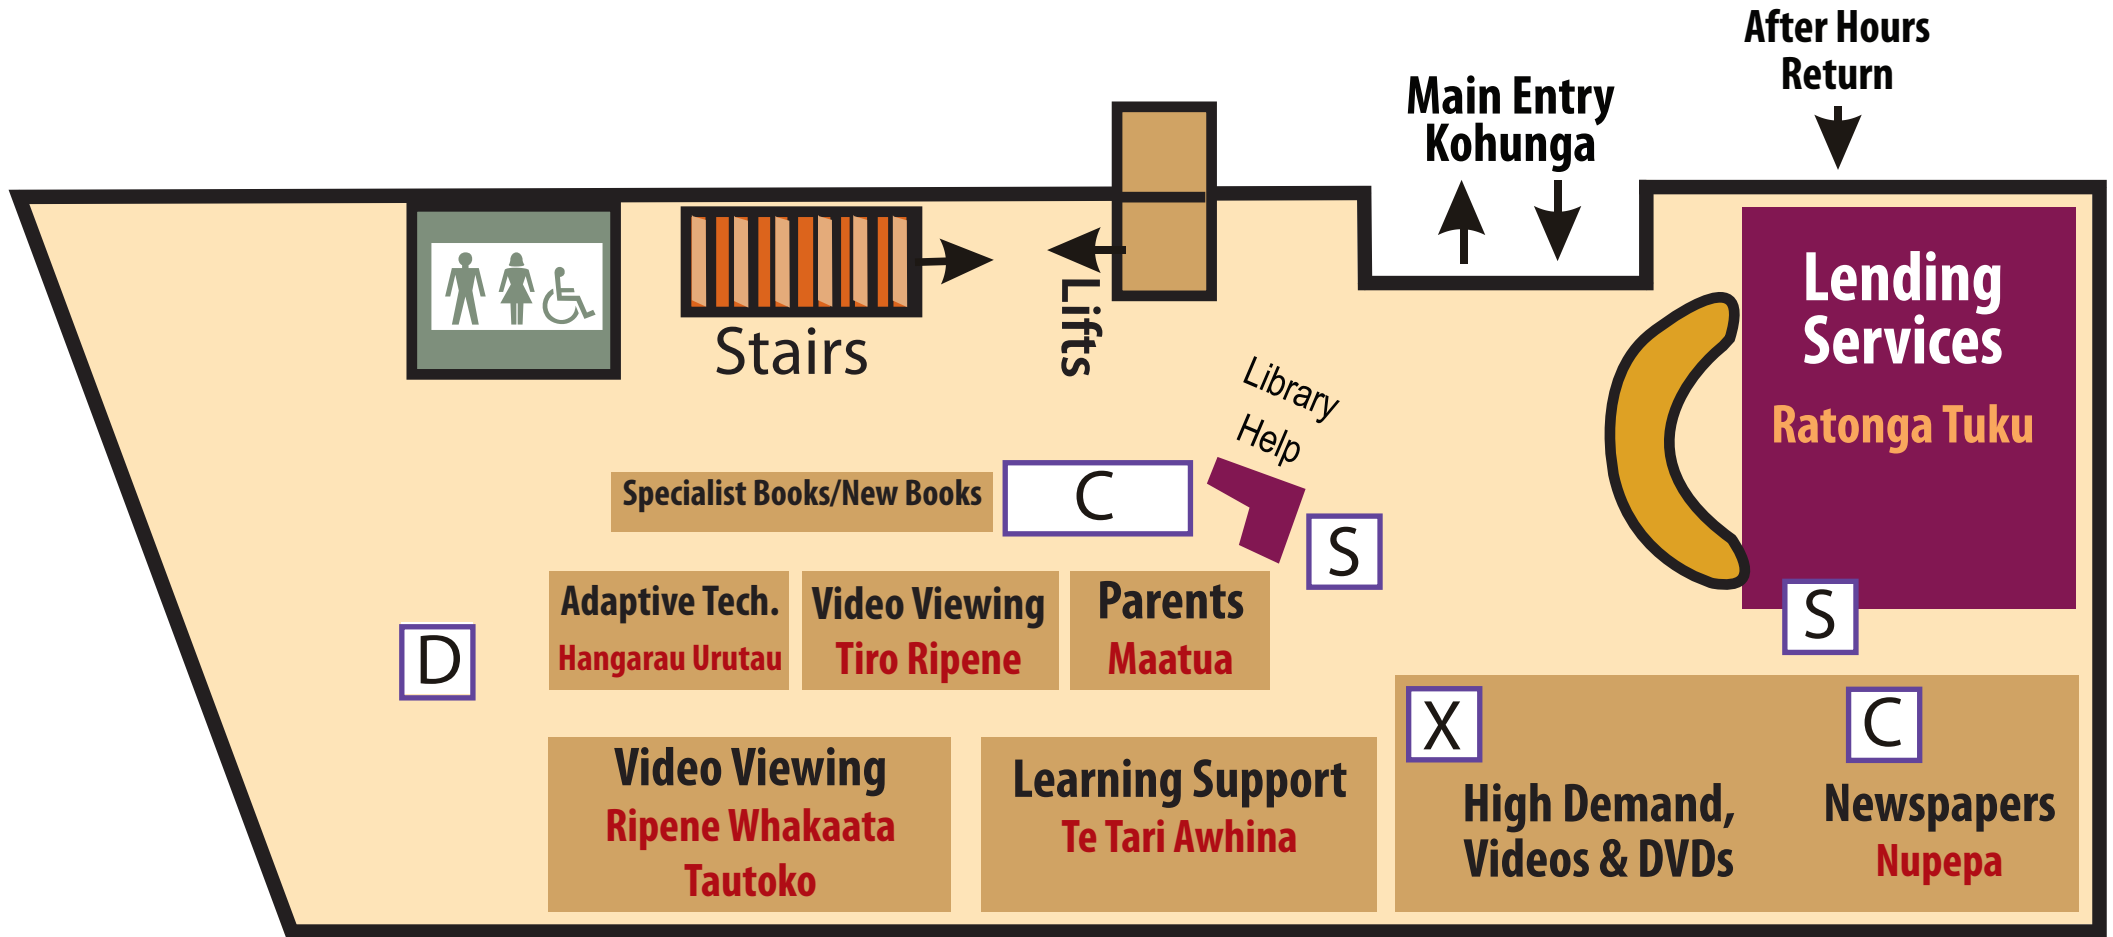

AUT
CITY CAMPUS
LIBRARY

- LEVEL 3

Key [D] Staff PC [C] Catalogue [X] Photocopier [P] Printer [M] Microfilm Reader [S] Self Check

AUT CITY CAMPUS LIBRARY- LEVEL 4

Key D Staff PC C Catalogue X Photocopier P Printer M Microfilm Reader S Self Check

AUT CITY CAMPUS LIBRARY - LEVEL 6

Key D Staff PC C Catalogue X Photocopier P Printer M Microfilm Reader S Self Check