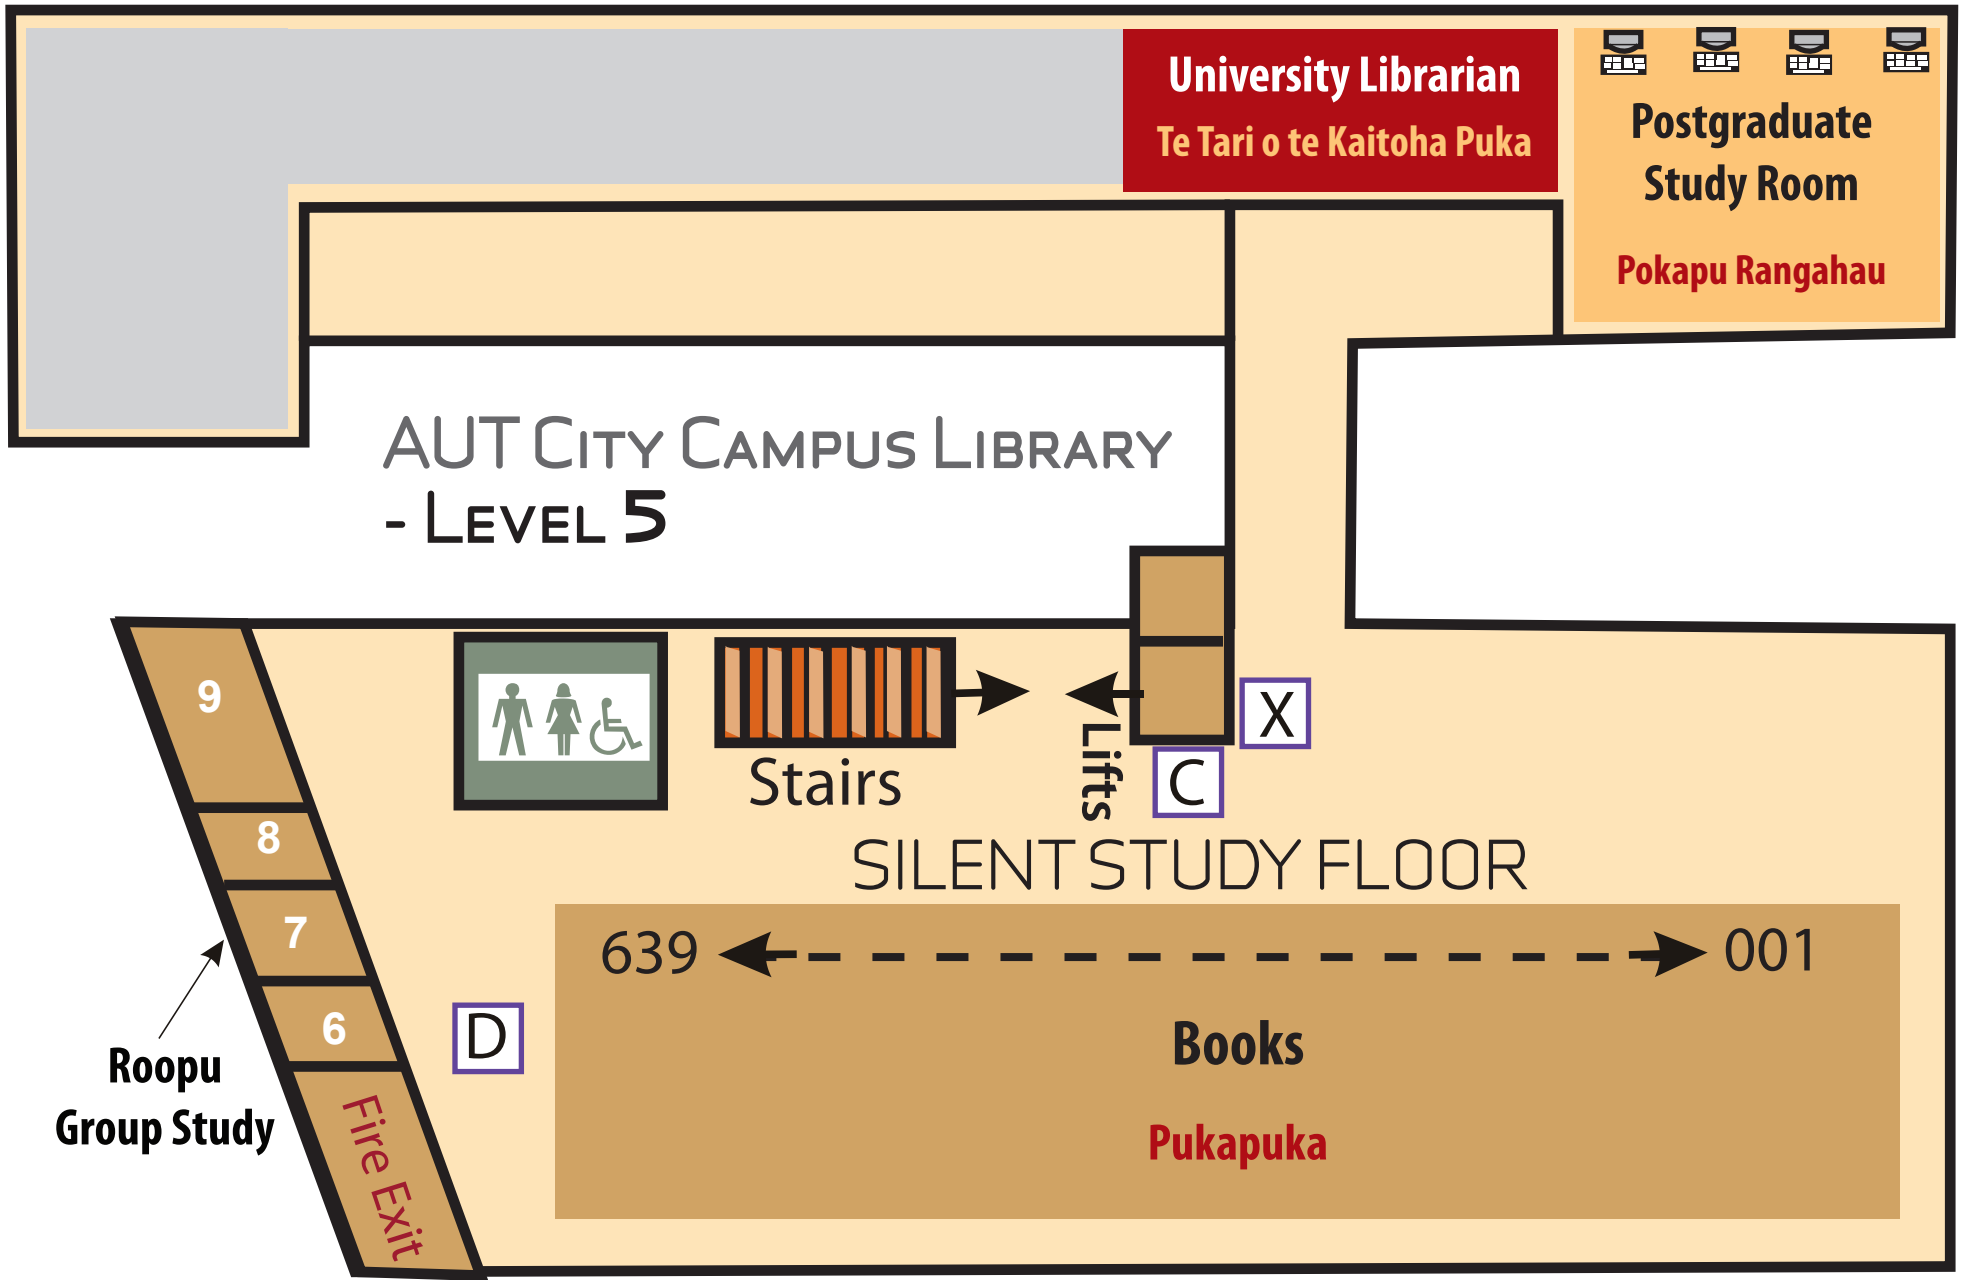

AUT
CITY CAMPUS
LIBRARY

- LEVEL 3

Key [D] Staff PC [C] Catalogue [X] Photocopier [P] Printer [M] Microfilm Reader [S] Self Check

AUT CITY CAMPUS LIBRARY- LEVEL 4

Key D Staff PC C Catalogue X Photocopier P Printer M Microfilm Reader S Self Check

AUT CITY CAMPUS LIBRARY - LEVEL 6

Key D Staff PC C Catalogue X Photocopier P Printer M Microfilm Reader S Self Check