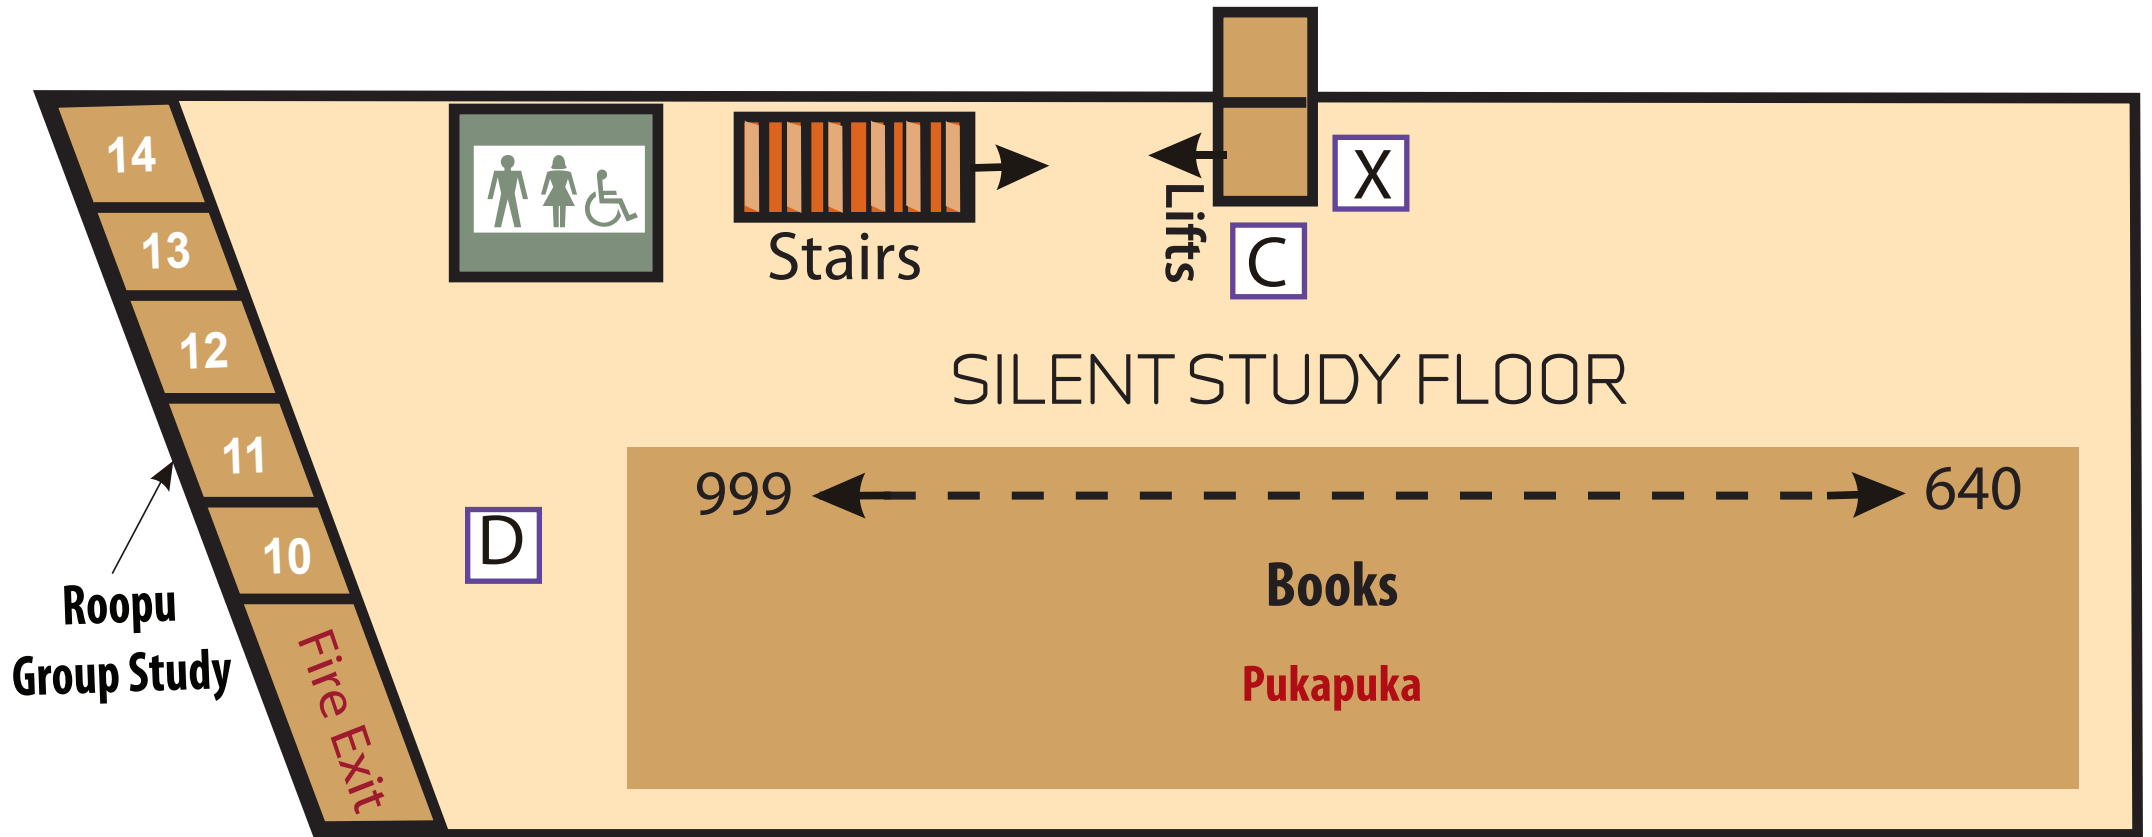

AUT CITY CAMPUS LIBRARY - LEVEL 6

Key D Staff PC C Catalogue X Photocopier P Printer M Microfilm Reader S Self Check