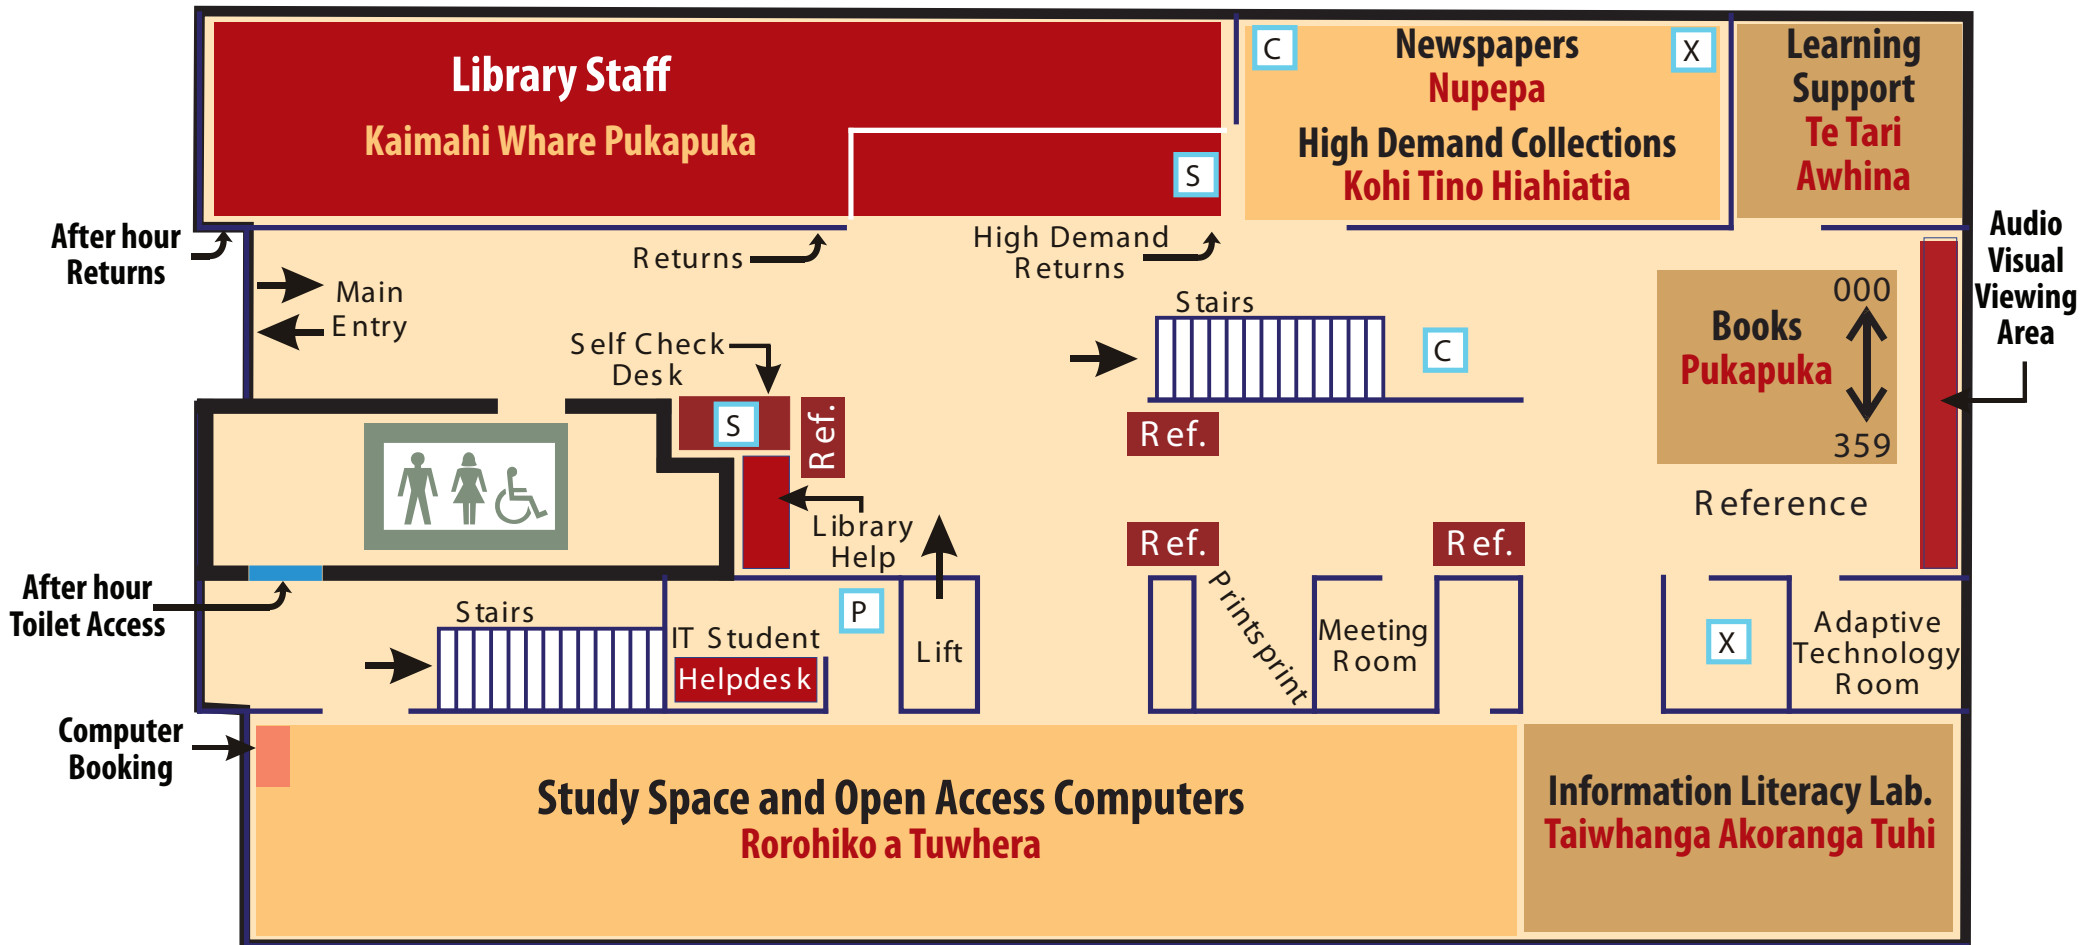

AUT NORTH SHORE CAMPUS LIBRARY - LEVEL 1

KEY	
C	Catalogue
X	Photocopier
P	Printer
S	Self Check

AUT NORTH SHORE CAMPUS LIBRARY - LEVEL 2

KEY

- C Catalogue
- X Photocopier
- P Printer
- S Self Check