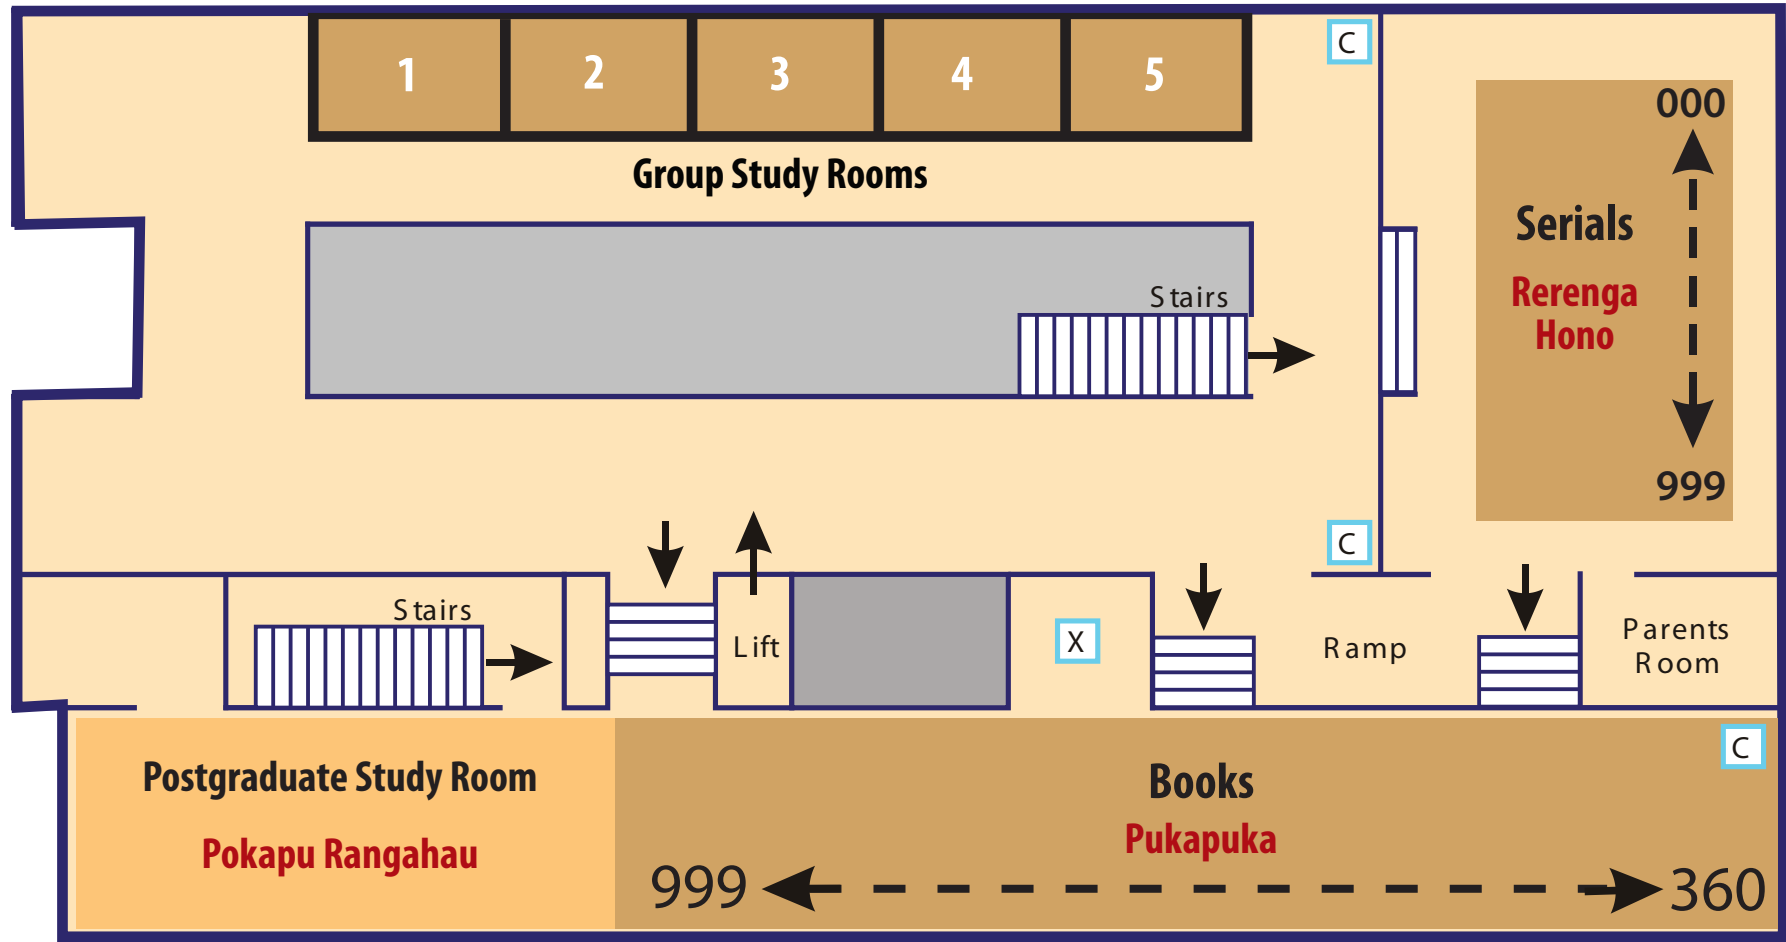

AUT NORTH SHORE CAMPUS LIBRARY - LEVEL 1

KEY	
C	Catalogue
X	Photocopier
P	Printer
S	Self Check

AUT NORTH SHORE CAMPUS LIBRARY - LEVEL 2

KEY

- C Catalogue
- X Photocopier
- P Printer
- S Self Check