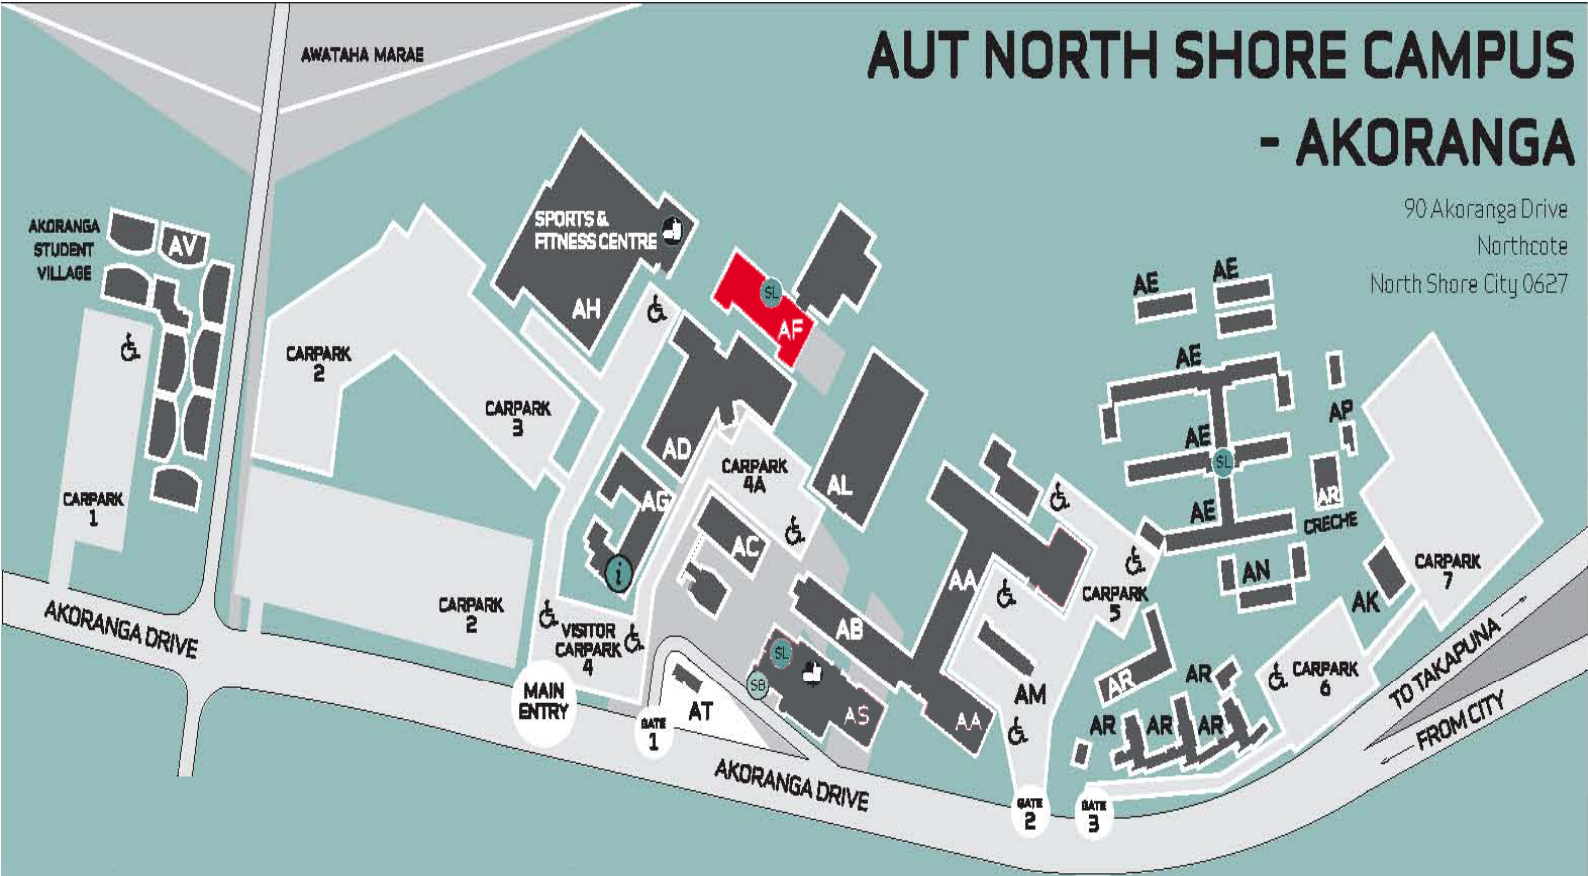

# AUT NORTH SHORE CAMPUS - AKORANGA

90 Akoranga Drive  
Northcote  
North Shore City 0627

AA	AUT UNIVERSITY BUILDING REFERENCE
	CAFES
	AF CONFERENCE FACILITY
	INTERCAMPUS SHUTTLE BUS STOP
	MOBILITY PARKS