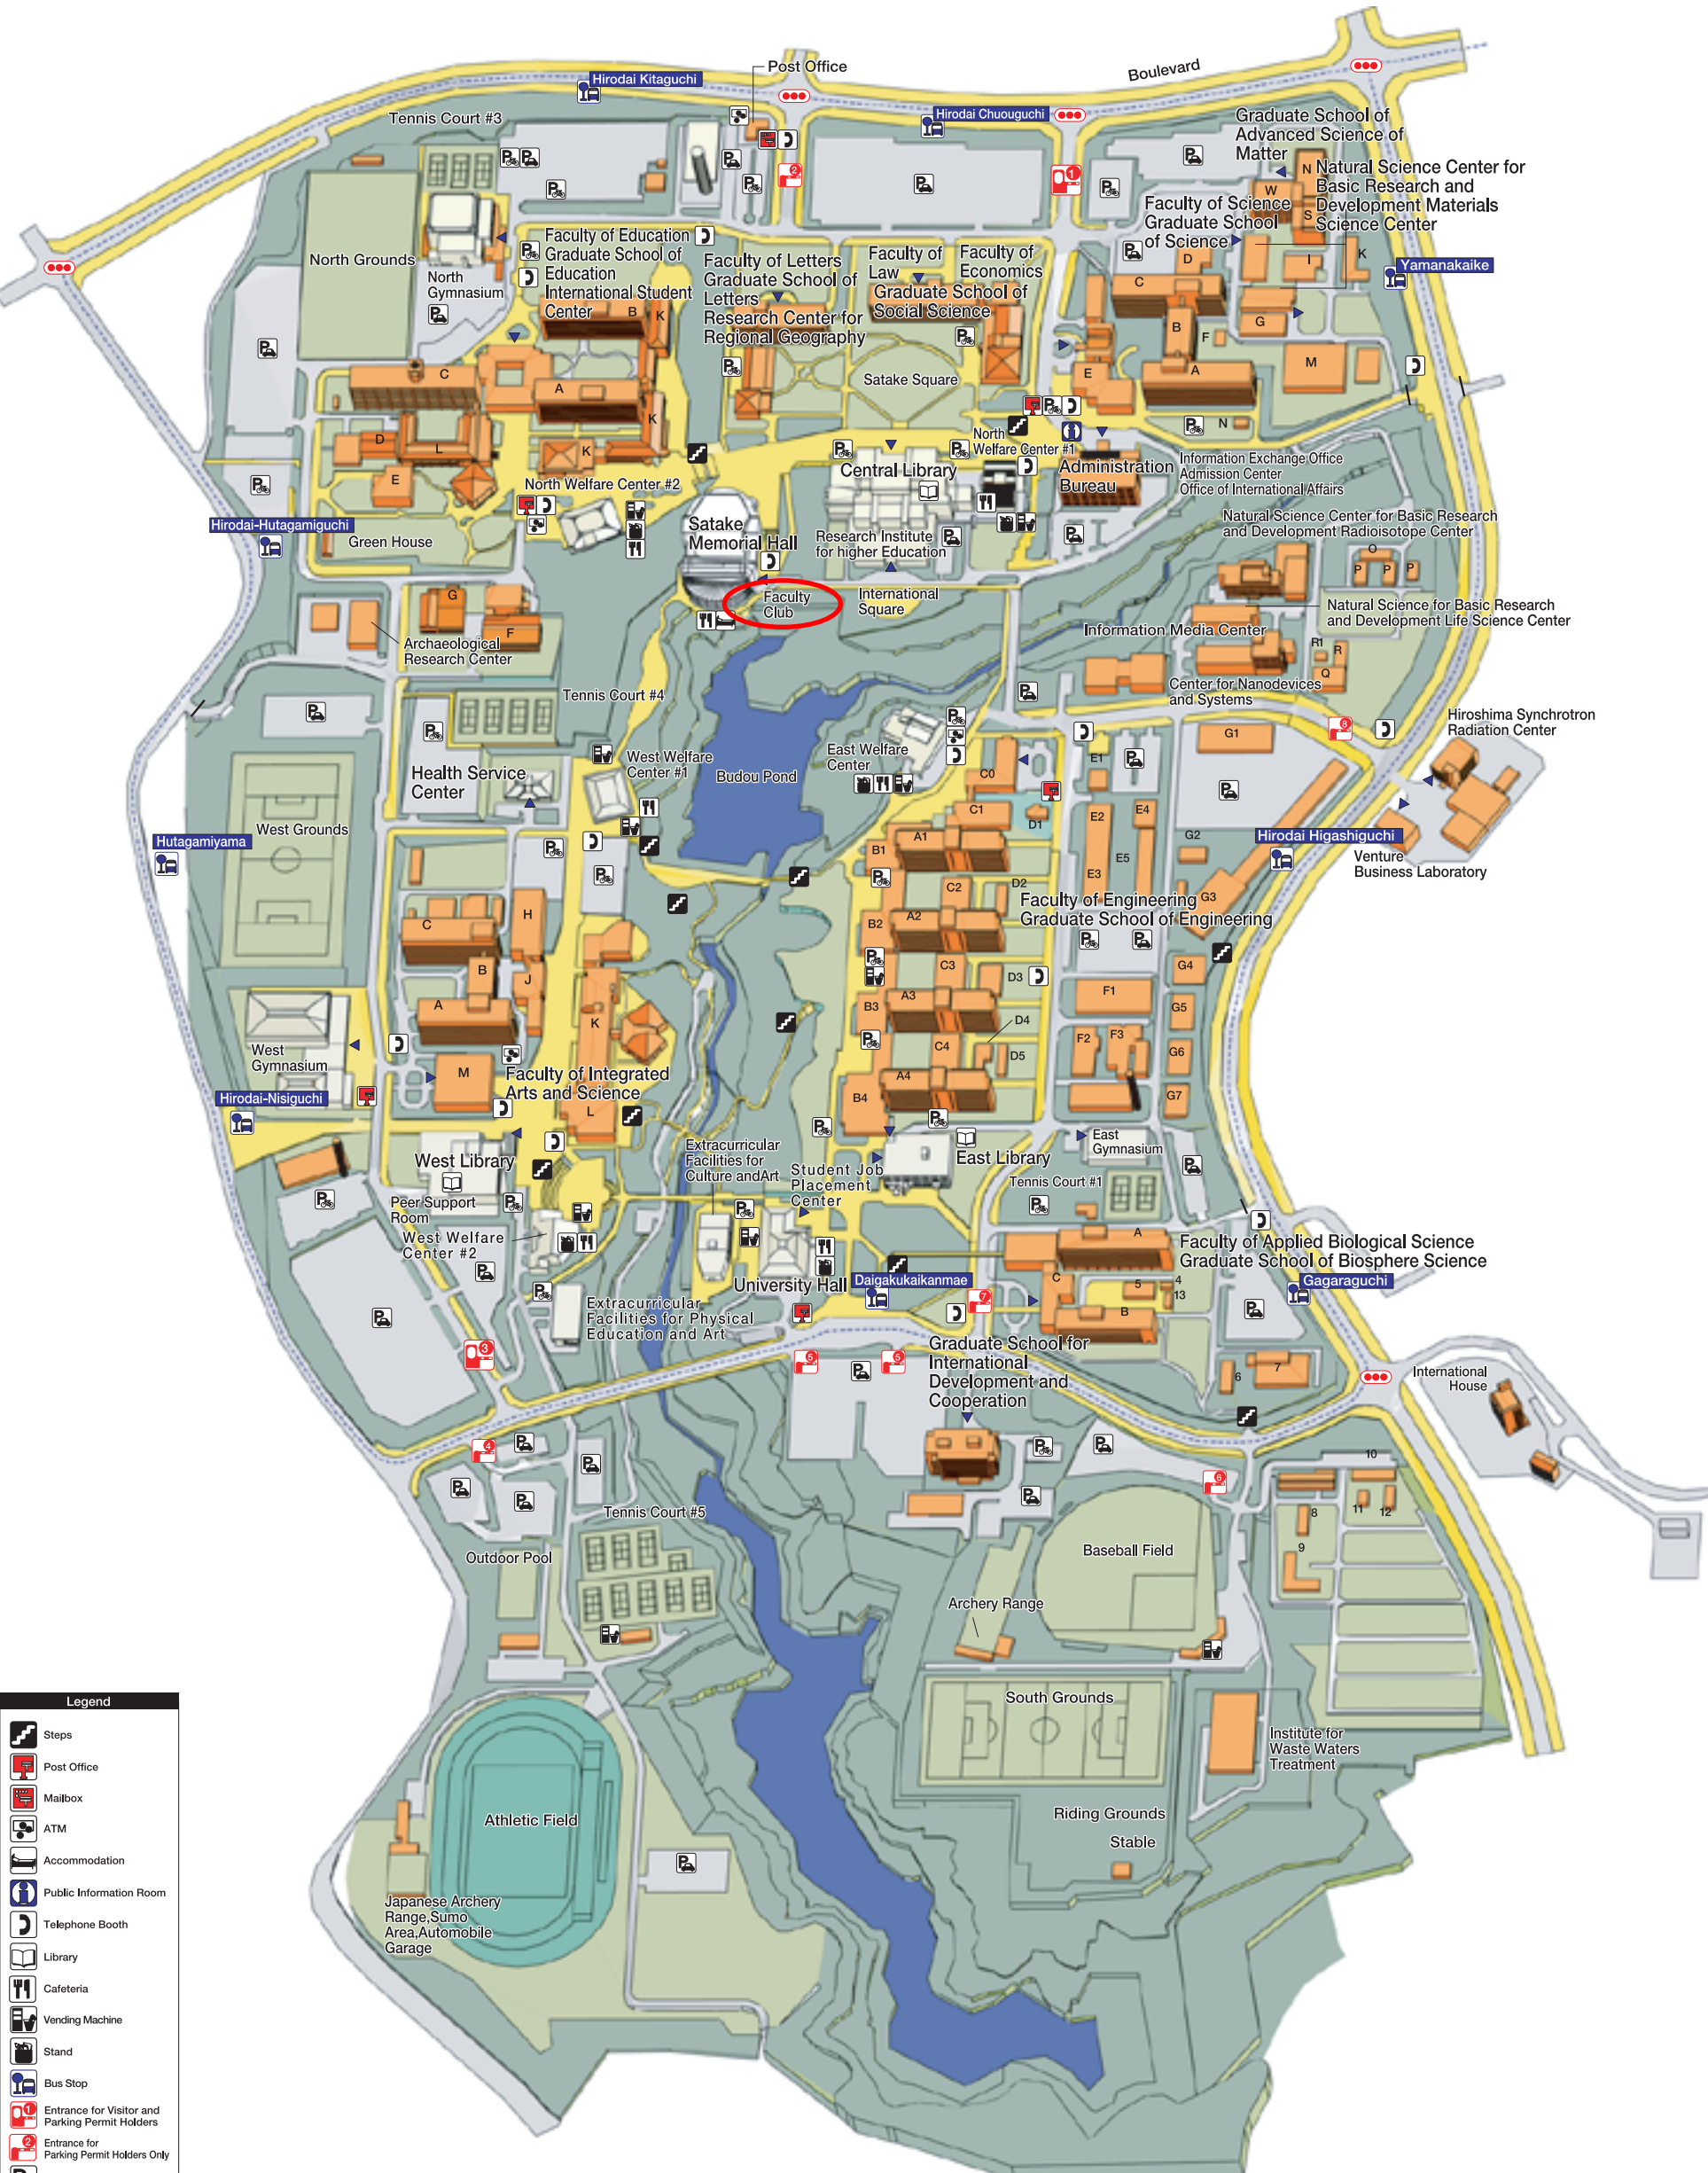

Hiroshima University Higashi-Hiroshima Campus Map

- Legend**
- Steps
 - Post Office
 - Mailbox
 - ATM
 - Accommodation
 - Public Information Room
 - Telephone Booth
 - Library
 - Cafeteria
 - Vending Machine
 - Stand
 - Bus Stop
 - Entrance for Visitor and Parking Permit Holders
 - Entrance for Parking Permit Holders Only
 - Parking Area
 - Parking lot for bicycles
 - Front Entrance

0 50 100 150 200 m